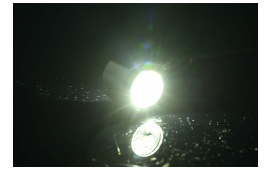

Alphacool Aurora HardTube LED ring 16mm deep black - white

Special Price
\$8.95 was
\$10.15

Product Images

Short Description

The Alphacool Aurora LED HardTube ring is the perfect way to light up HardTubes. The Aurora LED rings simply slide onto the HardTube. This unique solution provides various ways to customize the individual appearance of your system.

Description

The Alphacool Aurora LED HardTube ring is the perfect way to light up HardTubes. The Aurora LED rings simply slide onto the HardTube. This unique solution provides various ways to customize the individual appearance of your system.

As of right now, you can customize and illuminate your system even more with the Aurora HardTube LED rings. The rings are made of brass and fitted with six LEDs inside. The outer finish is exactly the same as the high-quality finish used in the Eis- product series. The power connection is through a classic 3-pin plug with a 30cm long fine-sleeved cable. The rings are easy to slide over the HardTubes and provide a bright, powerful light at the desired spot, illuminating the HardTube and the coolant. Since the Aurora LED rings can be slid freely over the HardTubes, you can design the setup in nearly any way you want and find the perfect look for your system.

Features

- Three LEDs for optimum illumination
- Easy to install
- For HardTubes with 16mm outer diameter
- Elegant soft-touch finish

Specifications

Color:	white
Dimmable:	Yes
Length:	15cm
Manufacturer:	Alphacool
Power connector:	3Pin
Voltage:	12 - 14VDC
Width:	10mm