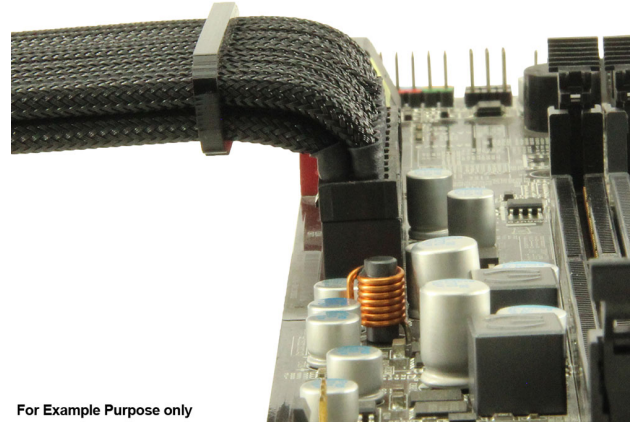

## Short Description

One of the biggest issues while doing a build is finding space. Space for your Reservoir, Radiator, Fans, GPU, etc. well while you struggle to find space for all your components let PPCS handle the issue of fitting cables in your rig. Introducing the PPCS Low Profile Cable Series, these cables have been designed to shave off between 6-7 millimeters of unneeded space from your connectors. Each one of these cables are custom

made and include ModMyToys Allure Pro-combs installed on them to help keep those cables looking nice.

"This item is a custom made item, they are not available for instant shipping and the Rush Fee does not apply to these."

## Description

---

One of the biggest issues while doing a build is finding space. Space for your Reservoir, Radiator, Fans, GPU, etc. well while you struggle to find space for all your components let PPCS handle the issue of fitting cables in your rig. Introducing the PPCS Low Profile Cable Series, these cables have been designed to shave off between 6-7 millimeters of unneeded space from your connectors. Each one of these cables are custom made and include ModMyToys Allure Pro-combs installed on them to help keep those cables looking nice.