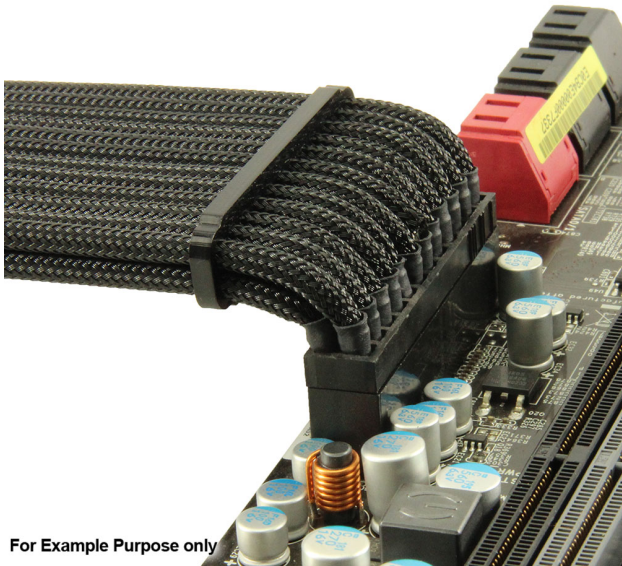

 **PPCS Low Profile
Extension Cable Series -
24pin ATX**

\$14.95

Product Images

Short Description

One of the biggest issues while doing a build is finding space. Space for your Reservoir, Radiator, Fans, GPU, etc. well while you struggle to find space for all your components let PPCS handle the issue of fitting cables in your rig. Introducing the PPCS Low Profile Cable Series, these cables have been designed to shave off between 6-7 millimeters of unneeded space from your connectors. Each one of these cables are custom made and include ModMyToys Allure Pro-combs installed on them to help keep those cables looking nice.

Description

One of the biggest issues while doing a build is finding space. Space for your Reservoir, Radiator, Fans, GPU, etc. well while you struggle to find space for all your components let PPCS handle the issue of fitting cables in

your rig. Introducing the PPCS Low Profile Cable Series, these cables have been designed to shave off between 6-7 millimeters of unneeded space from your connectors. Each one of these cables are custom made and include ModMyToys Allure Pro-combs installed on them to help keep those cables looking nice.

Additional Information

Brand	PPCS
SKU	PPCS-LP-24PIN
Weight	0.2000
Color	Black
Cable Type	24-pin Extension
Length	Various