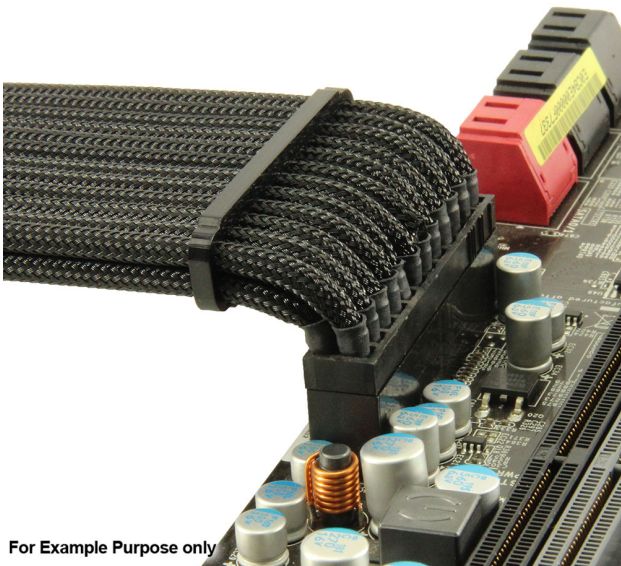

## Short Description

One of the biggest issues while doing a build is finding space. Space for your Reservoir, Radiator, Fans, GPU, etc. well while you struggle to find space for all your components let PPCS handle the issue of fitting cables in your rig. Introducing the PPCS Low Profile Cable Series, these cables have been designed to shave off between 6-7 millimeters of unneeded space from your connectors. Each one of these cables are custom

made and include ModMyToys Allure Pro-combs installed on them to help keep those cables looking nice.

"This item is a custom made item, they are not available for instant shipping and the Rush Fee does not apply to these."

## Description

---

One of the biggest issues while doing a build is finding space. Space for your Reservoir, Radiator, Fans, GPU, etc. well while you struggle to find space for all your components let PPCS handle the issue of fitting cables in your rig. Introducing the PPCS Low Profile Cable Series, these cables have been designed to shave off between 6-7 millimeters of unneeded space from your connectors. Each one of these cables are custom made and include ModMyToys Allure Pro-combs installed on them to help keep those cables looking nice.