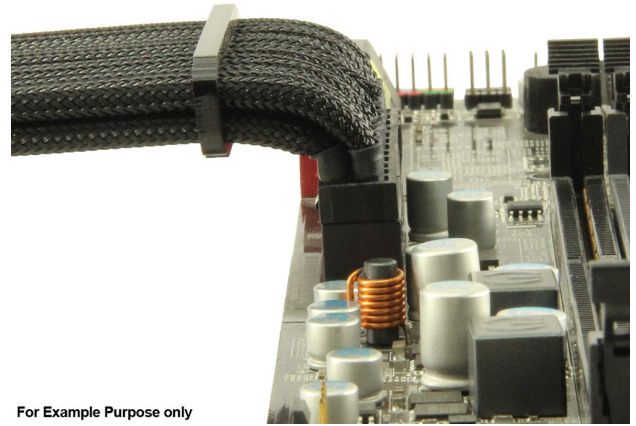

 **PPCS Low Profile
Extension Cable Series -
24pin ATX**

\$14.95

Product Images

Short Description

One of the biggest issues while doing a build is finding space. Space for your Reservoir, Radiator, Fans, GPU, etc. well while you struggle to find space for all your components let PPCS handle the issue of fitting cables in your rig. Introducing the PPCS Low Profile Cable Series, these cables have been designed to shave off between 6-7 millimeters of unneeded space from your connectors. Each one of these cables are custom made and include ModMyToys Allure Pro-combs installed on them to help keep those cables looking nice.

Description

One of the biggest issues while doing a build is finding space. Space for your Reservoir, Radiator, Fans, GPU, etc. well while you struggle to find space for all your components let PPCS handle the issue of fitting cables in

your rig. Introducing the PPCS Low Profile Cable Series, these cables have been designed to shave off between 6-7 millimeters of unneeded space from your connectors. Each one of these cables are custom made and include ModMyToys Allure Pro-combs installed on them to help keep those cables looking nice.

Additional Information

Brand	PPCS
SKU	PPCS-LP-24PIN
Weight	0.2000
Color	Black
Cable Type	24-pin Extension
Length	Various