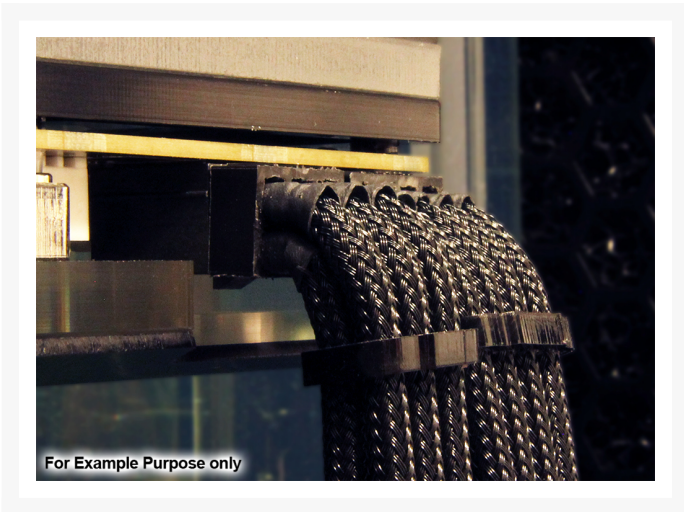

 **PPCS Low Profile
Extension Cable Series -
6pin PCIe**

\$8.95

Product Images

Short Description

One of the biggest issues while doing a build is finding space. Space for your Reservoir, Radiator, Fans, GPU, etc. well while you struggle to find space for all your components let PPCS handle the issue of fitting cables in your rig. Introducing the PPCS Low Profile Cable Series, these cables have been designed to shave off between 6-7 millimeters of unneeded space from your connectors. Each one of these cables are custom made and include ModMyToys Allure Pro-combs installed on them to help keep those cables looking nice.

Description

One of the biggest issues while doing a build is finding space. Space for your Reservoir, Radiator, Fans, GPU, etc. well while you struggle to find space for all your components let PPCS handle the issue of fitting cables in your rig. Introducing the PPCS Low Profile Cable Series, these cables have been designed to shave off between 6-7 millimeters of unneeded space from your connectors. Each one of these cables are custom made and include ModMyToys Allure Pro-combs installed on them to help keep those cables looking nice.