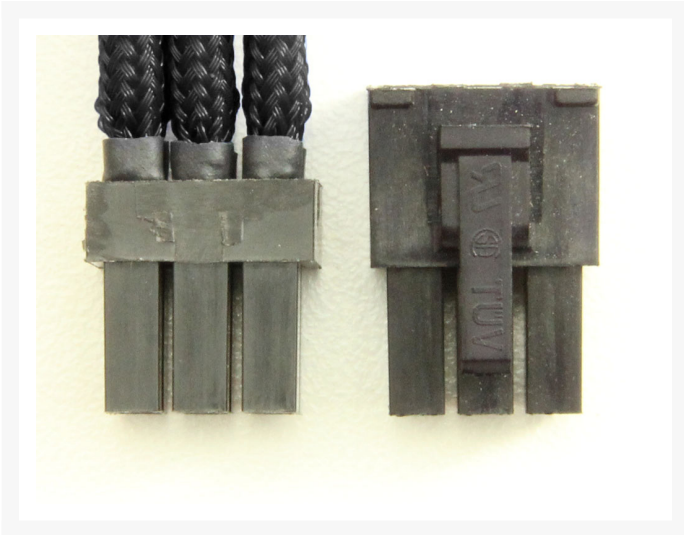

 **PPCS Low Profile
Extension Cable Series -
6pin PCIe**

\$8.95

Product Images

Short Description

One of the biggest issues while doing a build is finding space. Space for your Reservoir, Radiator, Fans, GPU, etc. well while you struggle to find space for all your components let PPCS handle the issue of fitting cables in your rig. Introducing the PPCS Low Profile Cable Series, these cables have been designed to shave off between 6-7 millimeters of unneeded space from your connectors. Each one of these cables are custom made and include ModMyToys Allure Pro-combs installed on them to help keep those cables looking nice.

Description

One of the biggest issues while doing a build is finding space. Space for your Reservoir, Radiator, Fans, GPU, etc. well while you struggle to find space for all your components let PPCS handle the issue of fitting cables in your rig. Introducing the PPCS Low Profile Cable Series, these cables have been designed to shave off between 6-7 millimeters of unneeded space from your connectors. Each one of these cables are custom made and include ModMyToys Allure Pro-combs installed on them to help keep those cables looking nice.

Additional Information

Brand	PPCS
SKU	PPCS-LP-6PIN
Weight	0.2000
Color	Various
Cable Type	6-pin PCI-E Extension
Length	Various