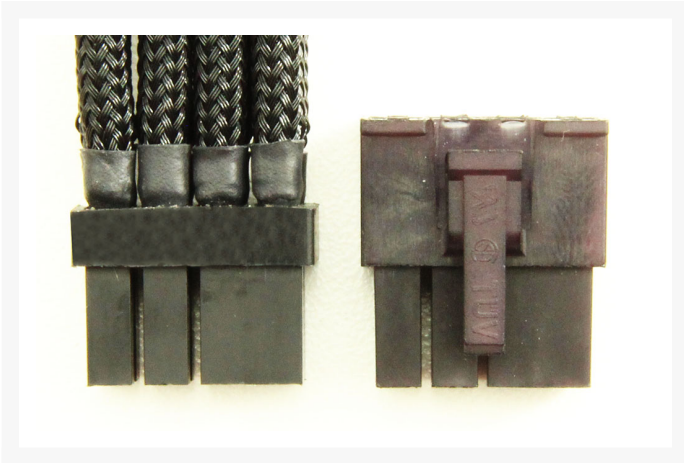

 **PPCS Low Profile  
Extension Cable Series -  
8pin PCIe**

\$9.95

Product Images

## Short Description

---

One of the biggest issues while doing a build is finding space. Space for your Reservoir, Radiator, Fans, GPU, etc. well while you struggle to find space for all your components let PPCS handle the issue of fitting cables in your rig. Introducing the PPCS Low Profile Cable Series, these cables have been designed to shave off between 6-7 millimeters of unneeded space from your connectors. Each one of these cables are custom made and include ModMyToys Allure Pro-combs installed on them to help keep those cables looking nice.

## Description

---

One of the biggest issues while doing a build is finding space. Space for your Reservoir, Radiator, Fans, GPU, etc. well while you struggle to find space for all your components let PPCS handle the issue of fitting cables in your rig. Introducing the PPCS Low Profile Cable Series, these cables have been designed to shave off between 6-7 millimeters of unneeded space from your connectors. Each one of these cables are custom made and include ModMyToys Allure Pro-combs installed on them to help keep those cables looking nice.

## Additional Information

---

Brand	PPCS
SKU	PPCS-LP-8PIN-PCIE
Weight	0.2000
Color	Various
Cable Type	8Pin PCI-E Extension
Length	Various