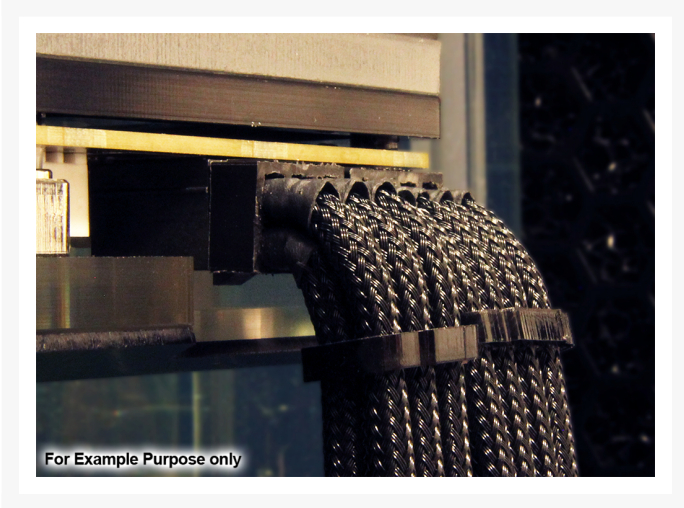

## Short Description

---

One of the biggest issues while doing a build is finding space. Space for your Reservoir, Radiator, Fans, GPU, etc. well while you struggle to find space for all your components let PPCS handle the issue of fitting cables in your rig. Introducing the PPCS Low Profile Cable Series, these cables have been designed to shave off between 6-7 millimeters of unneeded space from your connectors. Each one of these cables are custom made and include ModMyToys Allure Pro-combs installed on them to help keep those cables looking nice.

## Description

---

One of the biggest issues while doing a build is finding space. Space for your Reservoir, Radiator, Fans, GPU, etc. well while you struggle to find space for all your components let PPCS handle the issue of fitting cables in your rig. Introducing the PPCS Low Profile Cable Series, these cables have been designed to shave off between 6-7 millimeters of unneeded space from your connectors. Each one of these cables are custom made and include ModMyToys Allure Pro-combs installed on them to help keep those cables looking nice.