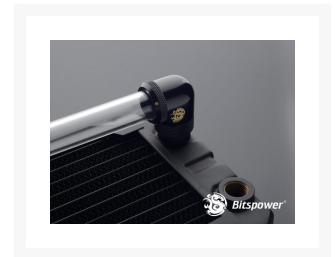

# Bitspower Matt Black Enhance Rotary G1/4" 90-Degree Multi-Link Adapter For OD 16MM

\$19.95

## Short Description

Bitspower Matt Black Enhance Rotary G1/4" 90-Degree Multi-Link Adapter For OD 16MM

## Description

Bitspower Matt Black Enhance Rotary G1/4" 90-Degree Multi-Link Adapter For OD 16MM

## Features

---

1. True Hi-Flow.
2. Hi-Quality Brass Material.
3. 90-Degree Type With 360-Degree Rotation.
4. High Quality E-Plated Finished In Deep Black Color.
5. Multi-Length Application.
6. Compatible With Bitpower OD16MM Hard Tube Series.
7. RoHS Compliant.