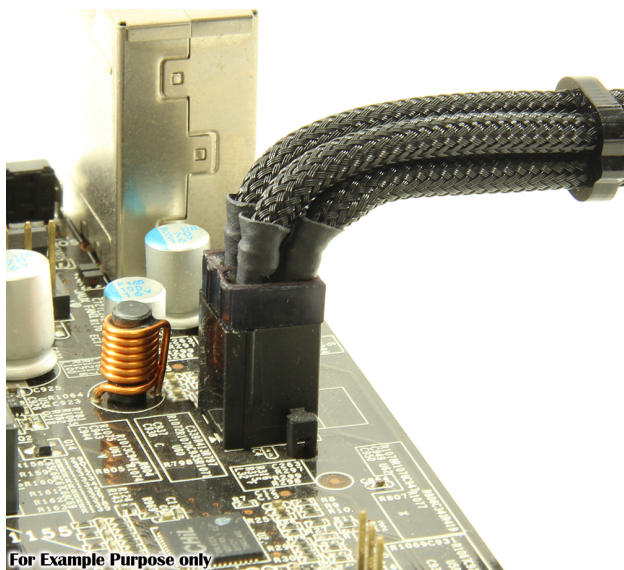


 **PPCS Low Profile
Extension Cable Series -
4pin ATX**

\$6.95

Product Images

For Example Purpose only

For Example Purpose only

Short Description

One of the biggest issues while doing a build is finding space. Space for your Reservoir, Radiator, Fans, GPU, etc. well while you struggle to find space for all your components let PPCS handle the issue of fitting cables in your rig. Introducing the PPCS Low Profile Cable Series, these cables have been designed to shave off between 6-7 millimeters of unneeded space from your connectors. Each one of these cables are custom

made and include ModMyToys Allure Pro-combs installed on them to help keep those cables looking nice.

Description

One of the biggest issues while doing a build is finding space. Space for your Reservoir, Radiator, Fans, GPU, etc. well while you struggle to find space for all your components let PPCS handle the issue of fitting cables in your rig. Introducing the PPCS Low Profile Cable Series, these cables have been designed to shave off between 6-7 millimeters of unneeded space from your connectors. Each one of these cables are custom made and include ModMyToys Allure Pro-combs installed on them to help keep those cables looking nice.

Additional Information

Brand	PPCS
SKU	PPCS-LP-4PIN
Weight	0.2000
Color	Various
Cable Type	4-pin Extension
Length	Various