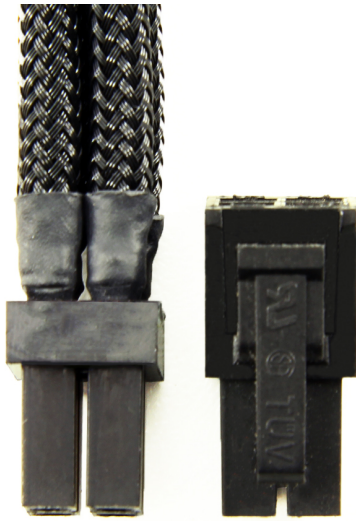


 **PPCS Low Profile
Extension Cable Series -
4pin ATX**

\$6.95

Product Images

For Example Purpose only

For Example Purpose only

Short Description

One of the biggest issues while doing a build is finding space. Space for your Reservoir, Radiator, Fans, GPU, etc. well while you struggle to find space for all your components let PPCS handle the issue of fitting cables in your rig. Introducing the PPCS Low Profile Cable Series, these cables have been designed to shave off between 6-7 millimeters of unneeded space from your connectors. Each one of these cables are custom

made and include ModMyToys Allure Pro-combs installed on them to help keep those cables looking nice.

Description

One of the biggest issues while doing a build is finding space. Space for your Reservoir, Radiator, Fans, GPU, etc. well while you struggle to find space for all your components let PPCS handle the issue of fitting cables in your rig. Introducing the PPCS Low Profile Cable Series, these cables have been designed to shave off between 6-7 millimeters of unneeded space from your connectors. Each one of these cables are custom made and include ModMyToys Allure Pro-combs installed on them to help keep those cables looking nice.

Additional Information

Brand	PPCS
SKU	PPCS-LP-4PIN
Weight	0.2000
Color	Various
Cable Type	4-pin Extension
Length	Various