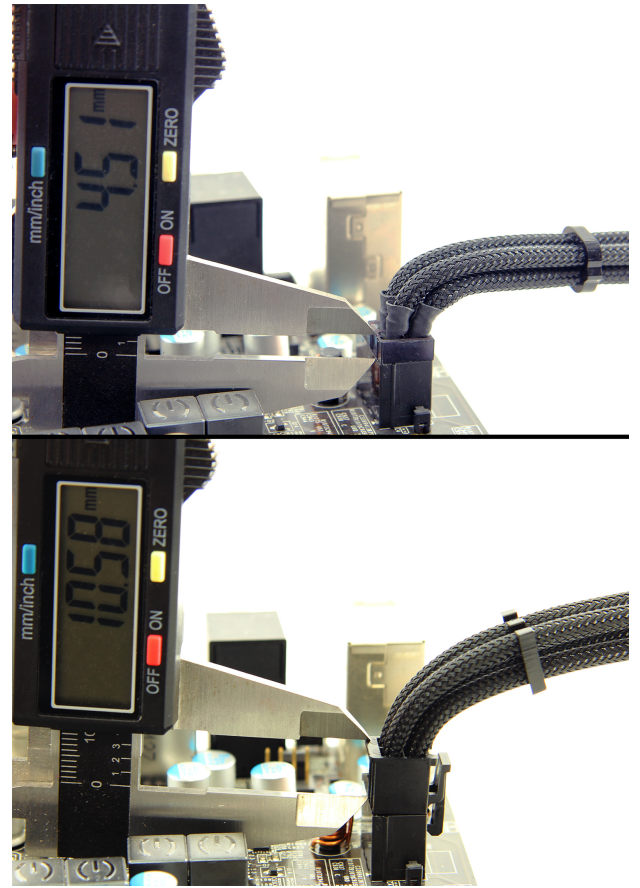


 **PPCS Low Profile
Extension Cable Series -
4pin ATX**

\$6.95

Product Images

For Example Purpose only

For Example Purpose only

Short Description

One of the biggest issues while doing a build is finding space. Space for your Reservoir, Radiator, Fans, GPU, etc. well while you struggle to find space for all your components let PPCS handle the issue of fitting cables in your rig. Introducing the PPCS Low Profile Cable Series, these cables have been designed to shave off between 6-7 millimeters of unneeded space from your connectors. Each one of these cables are custom

made and include ModMyToys Allure Pro-combs installed on them to help keep those cables looking nice.

Description

One of the biggest issues while doing a build is finding space. Space for your Reservoir, Radiator, Fans, GPU, etc. well while you struggle to find space for all your components let PPCS handle the issue of fitting cables in your rig. Introducing the PPCS Low Profile Cable Series, these cables have been designed to shave off between 6-7 millimeters of unneeded space from your connectors. Each one of these cables are custom made and include ModMyToys Allure Pro-combs installed on them to help keep those cables looking nice.

Additional Information

Brand	PPCS
SKU	PPCS-LP-4PIN
Weight	0.2000
Color	Various
Cable Type	4-pin Extension
Length	Various