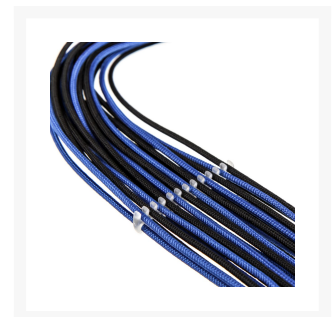

cablemod CableMod B-Series  
ModFlex™ Basic Cable  
Comb Kit - Transparent

\$7.99

Product Images

Short Description

Bring your build to a new level of perfection with CableMod Cable Combs. Designed specifically for use with

## Description

---

Bring your build to a new level of perfection with CableMod Cable Combs. Designed specifically for use with B-Series ModFlex cables, these combs help keep your cables from twisting for a cleaner, more organized look.

Precision molded with ABS plastic, these cable combs snap easily into place, and are durable enough to last through several builds. The carefully rounded edges prevent damage to cable sleeving, and the transparent color makes them blend into the background, allowing the color of your cables to shine through.

As one of the most requested accessories from CableMod fans around the world, CableMod Cable Combs are the perfect complement to any build with CableMod cables.