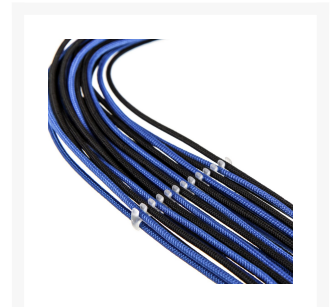

cablemod CableMod C-Series RMi & RMx ModFlex™ Basic Cable Comb Kit - Transparent

\$7.99

Product Images

Short Description

Bring your build to a new level of perfection with CableMod Cable Combs. Designed specifically for use with C-Series RMI & RMx ModFlex™ cables, these combs help keep your cables from twisting for a cleaner, more organized look.

Description

Bring your build to a new level of perfection with CableMod Cable Combs. Designed specifically for use with C-Series RMI & RMx ModFlex™ cables, these combs help keep your cables from twisting for a cleaner, more organized look.

Precision molded with ABS plastic, these cable combs snap easily into place, and are durable enough to last through several builds. The carefully rounded edges prevent damage to cable sleeving, and the transparent color makes them blend into the background, allowing the color of your cables to shine through.

As one of the most requested accessories from CableMod fans around the world, CableMod Cable Combs are the perfect complement to any build with CableMod cables.

Specifications

Here's what you get inside the package: