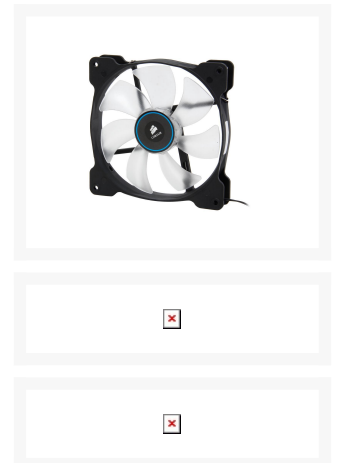

Corsair Air Series SP140 LED Blue High Static Pressure 140mm Fan

\$19.99

Product Images

Short Description

Corsair Air Series LED high static pressure PC case fans combine efficient high pressure airflow with striking LED lighting. They're custom designed to deliver air directly to high-temperature components with less noise and turbulence than ordinary fans. The custom-molded blades are translucent and have a frosted texture, so the light from the four LEDs adds a dramatic effect.

Description

High static pressure cooling with LED illumination.

Corsair Air Series LED high static pressure PC case fans combine efficient high pressure airflow with striking LED lighting. They're custom designed to deliver air directly to high-temperature components with less noise and turbulence than ordinary fans. The custom-molded blades are translucent and have a frosted texture, so the light from the four LEDs adds a dramatic effect.

Designed for restricted spaces

Air Series SP fan models are designed for use in restricted spaces. They're ideal for radiator and heatsink use, as well as drive bay intakes and other locations where you're mounting a fan directly adjacent to a heat source. For general purpose case ventilation where you'd like high airflow with minimal excess noise, check out our AF120 and AF140 LED fans.

Specifications

Performance

	SP120 LED	SP140 LED
Dimensions	120mm x 25mm	140mm x 25mm
Operating Voltage	7V - 12V	
	Performance at 12V	
Airflow	57.24 CFM	49.49 CFM
Static Pressure	1.46 mm/H2O	1.17 mm/H2O
Sound Level	26.4 dBA	29.3 dBA
Speed	1650 RPM	1440 RPM
Power Usage	0.26 A	0.26 A