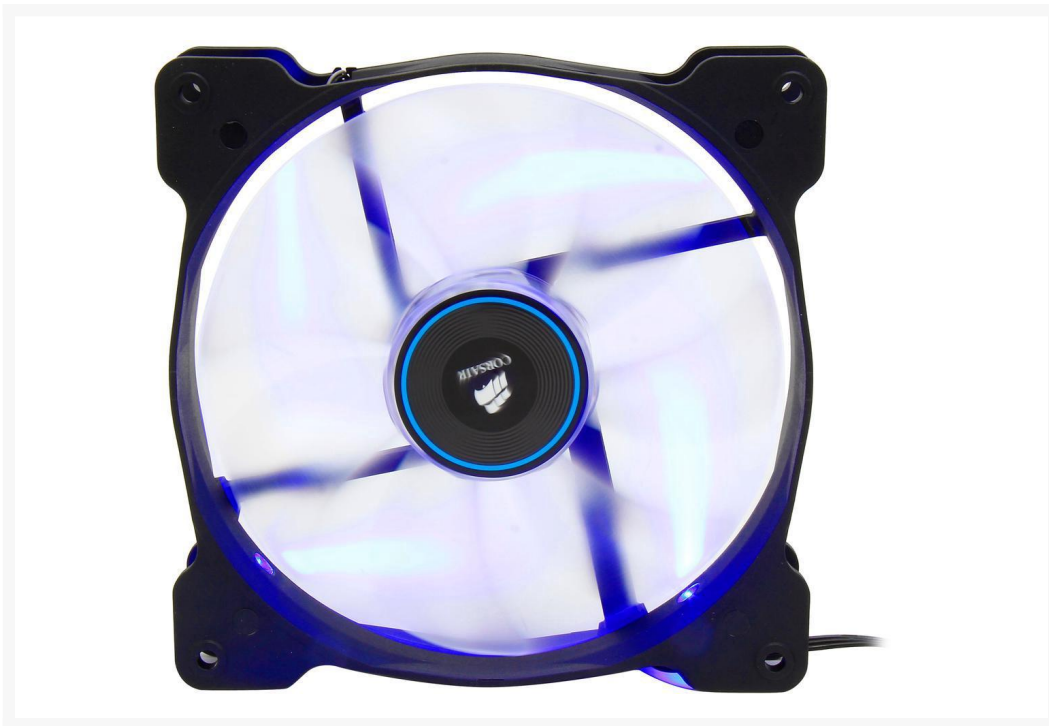

Corsair Air Series SP140 LED Blue High Static Pressure 140mm Fan

\$19.99

Product Images

Short Description

Corsair Air Series LED high static pressure PC case fans combine efficient high pressure airflow with striking LED lighting. They're custom designed to deliver air directly to high-temperature components with less noise and turbulence than ordinary fans. The custom-molded blades are translucent and have a frosted texture, so the light from the four LEDs adds a dramatic effect.

Description

High static pressure cooling with LED illumination.

Corsair Air Series LED high static pressure PC case fans combine efficient high pressure airflow with striking LED lighting. They're custom designed to deliver air directly to high-temperature components with less noise and turbulence than ordinary fans. The custom-molded blades are translucent and have a frosted texture, so the light from the four LEDs adds a dramatic effect.

Designed for restricted spaces

Air Series SP fan models are designed for use in restricted spaces. They're ideal for radiator and heatsink use, as well as drive bay intakes and other locations where you're mounting a fan directly adjacent to a heat source. For general purpose case ventilation where you'd like high airflow with minimal excess noise, check out our AF120 and AF140 LED fans.

Specifications

Performance

	SP120 LED	SP140 LED
Dimensions	120mm x 25mm	140mm x 25mm
Operating Voltage	7V - 12V	
	Performance at 12V	
Airflow	57.24 CFM	49.49 CFM
Static Pressure	1.46 mm/H2O	1.17 mm/H2O
Sound Level	26.4 dBA	29.3 dBA
Speed	1650 RPM	1440 RPM
Power Usage	0.26 A	0.26 A