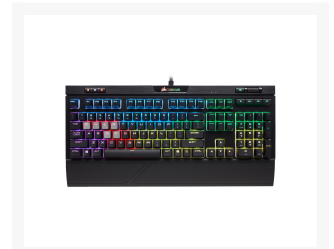

Corsair STRAFE RGB MK.2 Mechanical Gaming Keyboard — CHERRY® MX Red

Special Price
\$111.71 was
\$148.95

Product Images

Short Description

The next-generation CORSAIR STRAFE RGB MK.2 mechanical keyboard features 100% CHERRY MX RGB keyswitches and 8MB onboard profile storage to take your gaming profiles with you.

Description

The next-generation CORSAIR STRAFE RGB MK.2 mechanical keyboard features 100% CHERRY MX RGB keyswitches and 8MB onboard profile storage to take your gaming profiles with you.

Features

100% CHERRY MX MECHANICAL SWITCHES

Delivering smooth, linear response with precise actuation, CHERRY MX Red keyswitches can keep up with your reflexes in clutch situations.

TAKE IT ON THE ROAD

CORSAIR iCUE software enables sophisticated macro programming and full control of your vivid per-key RGB backlighting with full-system lighting synchronization. And, take your show on the road with 8MB onboard profile storage.

No matter how fast your in-game actions are, every key press registers correctly.

DEDICATED VOLUME AND MULTIMEDIA CONTROLS

Adjust audio on-the-fly, without interrupting your game.

USB PASS-THROUGH PORT

Convenient access to an additional USB port for your mouse or headset.