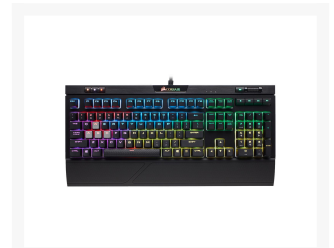

Corsair STRAFE RGB MK.2 Mechanical Gaming Keyboard — CHERRY® MX Red

Special Price
\$111.71 was
\$148.95

Product Images

Short Description

The next-generation CORSAIR STRAFE RGB MK.2 mechanical keyboard features 100% CHERRY MX RGB keyswitches and 8MB onboard profile storage to take your gaming profiles with you.

Description

The next-generation CORSAIR STRAFE RGB MK.2 mechanical keyboard features 100% CHERRY MX RGB keyswitches and 8MB onboard profile storage to take your gaming profiles with you.

Features

100% CHERRY MX MECHANICAL SWITCHES

Delivering smooth, linear response with precise actuation, CHERRY MX Red keyswitches can keep up with your reflexes in clutch situations.

TAKE IT ON THE ROAD

CORSAIR iCUE software enables sophisticated macro programming and full control of your vivid per-key RGB backlighting with full-system lighting synchronization. And, take your show on the road with 8MB onboard profile storage.

No matter how fast your in-game actions are, every key press registers correctly.

DEDICATED VOLUME AND MULTIMEDIA CONTROLS

Adjust audio on-the-fly, without interrupting your game.

USB PASS-THROUGH PORT

Convenient access to an additional USB port for your mouse or headset.