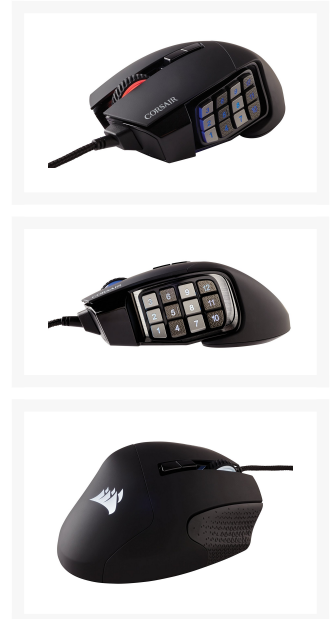

# Corsair SCIMITAR PRO RGB Optical MOBA/MMO Gaming Mouse — Black

Special Price  
**\$74.99** was  
**\$99.99**

## Short Description

---

The SCIMITAR PRO RGB gaming mouse advances your game with custom 16000 DPI optical sensor, on-board profile storage with hardware macro playback and pro-proven Key Slider™ macro button control system.

## Description

---

The SCIMITAR PRO RGB gaming mouse advances your game with custom 16000 DPI optical sensor, on-board profile storage with hardware macro playback and pro-proven Key Slider™ macro button control system.