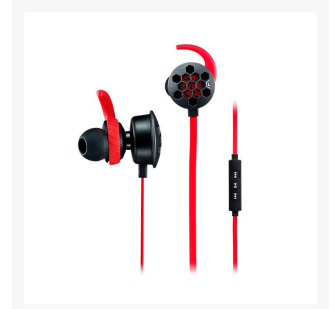

Thermaltake Tt eSPORTS ISURUS PRO In-Ear Gaming Headset

Special Price
\$29.99 was
\$39.99

Product Images

Short Description

Are you always ready to challenge your opponent? Are you a pro-gamer that enjoys gaming to the fullest? Do you feel tired and uncomfortable after a long practice session? Are you looking for a decent headphone that sits off the ear or lightly on the ear that won't be hot and sweaty? Do you want a smaller headset that has all of the features of an ordinary gaming headset? We have listened to many pro gamers and accumulated all their feedback for the past three years and now we are here to provide them what they really want!

Description

Are you always ready to challenge your opponent? Are you a pro-gamer that enjoys gaming to the fullest? Do you feel tired and uncomfortable after a long practice session? Are you looking for a decent headphone that sits off the ear or lightly on the ear that won't be hot and sweaty? Do you want a smaller headset that has all of the features of an ordinary gaming headset? We have listened to many pro gamers and accumulated all their feedback for the past three years and now we are here to provide them what they really want! The ISURUS PRO, is designed for professional gamers for any gaming situation! The Omnidirectional microphone allows gamer to place the microphone wherever they need it and our new drivers deliver an excellent audio experience. The ISURUS PRO allows gamers who prefer earbuds instead of traditional gaming headphones a more comfortable way to play!

Features

WORLD'S FIRST IN-EAR DETACHABLE MICROPHONE HEADSET

Lightweight stainless steel detachable microphone design that offers a clearer voice communication and enhances phone call control by adjusting the microphone to ensure you have a perfect fit. You can use the microphone while in gameplay with friends or remove the microphone for music enjoyment!