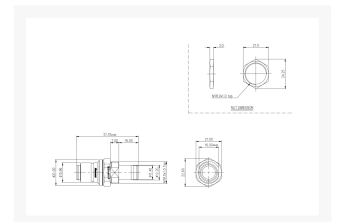

Koolance QD3H Male Quick Disconnect No-Spill Coupling, Panel Barb for ID 10mm (3/8in), Stainless Steel

\$41.99

Product Images

Short Description

Koolance patented quick disconnect no-spill coupling with automatic shutoff. 10mm (3/8in) ID male panel-mountable hose barb with clamp for 13mm (1/2in) OD. It will only fit a Koolance QD3H female quick disconnect.

After pulling the ring on the female QDC side, the quick-disconnect fittings will separate. Liquid on both sides will be automatically obstructed with approximately 0.2ml freed. Coolant volume lost upon disconnection will rise with internal pressure higher than 10kgf/cm² (142psi).

Description

Koolance patented quick disconnect no-spill coupling with automatic shutoff. 10mm (3/8in) ID male panel-mountable hose barb with clamp for 13mm (1/2in) OD. It will only fit a Koolance QD3H female quick disconnect.

Specifications

| | |
|----------------------|----------------------------------|
| Weight | 0.13 lb (0.06 kg) |
| Materials | SUS 316, EPDM |
| Max Pressure @ 25°C | 12kgf/cm ² (170.7psi) |
| Max Temperature | 100°C (212°F) |
| Intended Tubing Size | |
| ID: 10mm (3/8") | |
| OD: 13mm (1/2") | |
| Wall: 1.5mm (1/16") | |