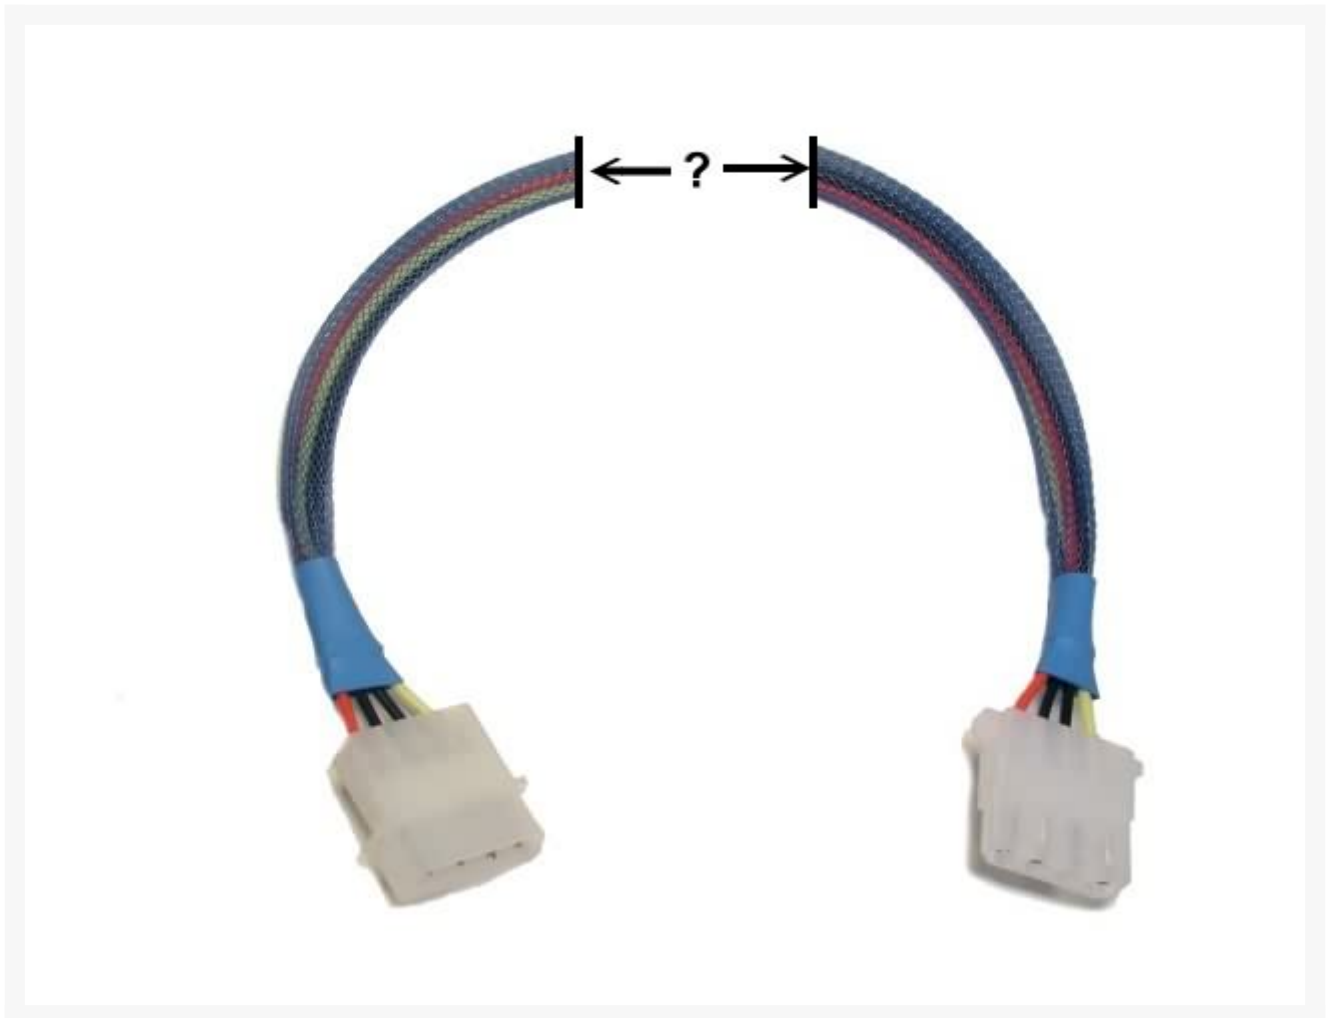

Molex Extension Cable Custom Length Sleeved

\$7.50

Product Images

Short Description

Custom length standard 5.25 Molex cable to reach anywhere inside your case. 4 Pin Female Molex to 4 Pin

Male Molex.

Description

Product Details:

Custom length standard 5.25 Molex cable to reach anywhere inside your case. 4 Pin Female Molex to 4 Pin Male Molex. The base price is for an 18" cable and there are options to add 6" lengths up to 36" total extension. For any hardware using a standard 4 pin Molex power connector.

Cable is 100% wrapped in nylon Techflex sleeving and premium heatshrink, colors of your choice!

Additional Information

SKU	MOLEXT
Weight	0.3000
Color	Black
Cable Type	Molex Extension