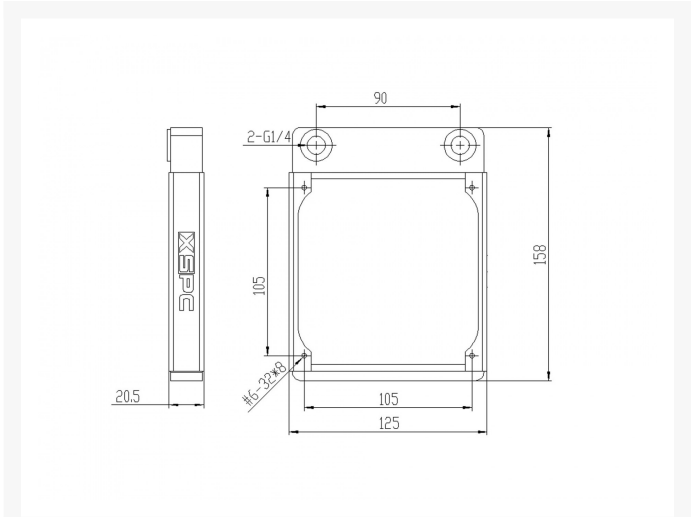

Short Description

The XSPC TX is the worlds thinnest PC radiator. At just over 20mm thick, it's 20% thinner than a standard 120mm fan and over 40% thinner than our EX series radiators.

Description

The XSPC TX is the worlds thinnest PC radiator. At just over 20mm thick, it's 20% thinner than a standard 120mm fan and over 40% thinner than our EX series radiators.

Despite its size, the TX series offers both excellent performance and low flow restriction. This comes from the high performance copper and brass core, which features welded seam tubes and high density splitter fins. We further enhanced performance by designing fins which protrude past the tubes. This allowed us to increase the cooling surface area without increasing the external dimensions. With 13 tubes and 22 fins per inch it's the highest density core XSPC have ever released, but due to the thinness of the core it still performs with low speed fans.