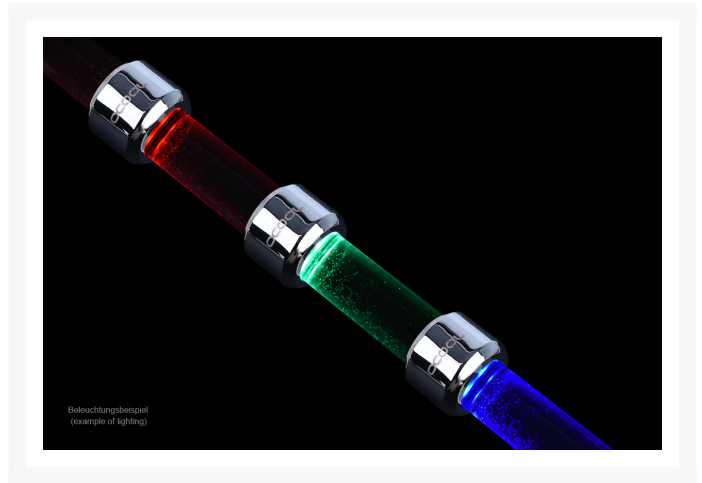

# Alphacool Aurora HardTube LED ring 13mm chrome - RGB

Special Price  
**\$11.95** was  
~~\$13.50~~

## Short Description

---

The Alphacool Aurora HardTube RGB LED Ring is the perfect solution for illuminating the HardTubes or water cooling tubes. Simply slide the Aurora HardTube RGB LED ring over the tube or HardTube and it will shine perfectly. The connection is made via a 4-pin male RGB connector. The ring itself is made of pure brass. Inside the ring are 3 RGB LEDs and two O-rings. The O-rings are used to hold the Aurora HardTube RGB LED ring in its desired position and to prevent scratches when passing over the HardTubes.

## Description

---

The Alphacool Aurora HardTube RGB LED Ring is the perfect solution for illuminating the HardTubes or water cooling tubes. Simply slide the Aurora HardTube RGB LED ring over the tube or HardTube and it will shine perfectly. The connection is made via a 4-pin male RGB connector. The ring itself is made of pure brass. Inside the ring are 3 RGB LEDs and two O-rings. The O-rings are used to hold the Aurora HardTube RGB LED ring in its desired position and to prevent scratches when passing over the HardTubes.

### Technical Details

- Size: for 13mm HardTubes
- Dimensions (DxH): 22 x 20 mm
- Casing: plastic chrome
- LED colour: RGB
- Cable: RGB Male connector 30 cm