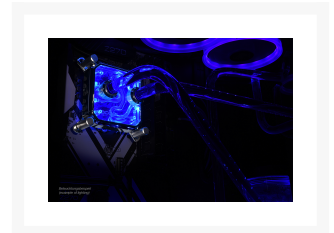

## Short Description

---

With an impressive 15 RGB LEDs evenly distributed over the XPX Eisblock CPU cooler, perfect lighting is guaranteed. The RGB controller lets you change not only the colours, but also add colour effects like gradients, blinking, slow colour changes, and much more. Many controllers also include a dimmer function. The Alphacool XPX RGB frame leaves nothing to be desired.

## Description

---

A perfectly illuminated CPU water cooler is a real eye catcher in any water-cooled gaming PC. It is the centre piece of the system, so it should really stand out. The Alphacool Aurora XPX RGB Frame is the perfect solution for illuminating the Eisblock XPX Plexi clear or satin CPU block.