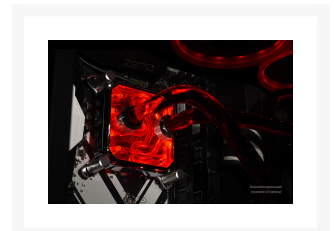

## Short Description

---

With an impressive 15 RGB LEDs evenly distributed over the XPX Eisblock CPU cooler, perfect lighting is guaranteed. The RGB controller lets you change not only the colours, but also add colour effects like gradients, blinking, slow colour changes, and much more. Many controllers also include a dimmer function. The Alphacool XPX RGB frame leaves nothing to be desired.

## Description

---

A perfectly illuminated CPU water cooler is a real eye catcher in any water-cooled gaming PC. It is the centre piece of the system, so it should really stand out. The Alphacool Aurora XPX RGB Frame is the perfect solution for illuminating the Eisblock XPX Plexi clear or satin CPU block.

It is really easy to install, just take the RGB frame and slide it over the Eisblock XPX CPU block and connect it to a suitable RGB header or controller. Perfect lighting is guaranteed with an incredible 15 RGB LEDs, which lie evenly around the frame ensuring that the light is defused evenly. With an RGB controller you can not only change the colour, but also create dynamic effects such as overflows, flashing, slow colour changes and much more. Of course, the LEDs can also be dimmed. The Alphacool XPX RGB frame is an all-rounder in RGB lighting.