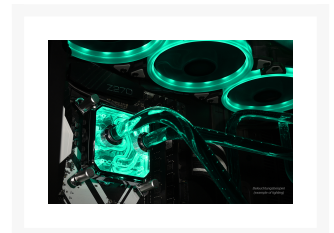

## Short Description

---

With an impressive 15 RGB LEDs evenly distributed over the XPX Eisblock CPU cooler, perfect lighting is guaranteed. The RGB controller lets you change not only the colours, but also add colour effects like gradients, blinking, slow colour changes, and much more. Many controllers also include a dimmer function. The Alphacool XPX RGB frame leaves nothing to be desired.

## Description

---

A perfectly illuminated CPU water cooler is a real eye catcher in any water-cooled gaming PC. It is the centre piece of the system, so it should really stand out. The Alphacool Aurora XPX RGB Frame is the perfect solution for illuminating the Eisblock XPX Plexi clear or satin CPU block.

It is really easy to install, just take the RGB frame and slide it over the Eisblock XPX CPU block and connect it to a suitable RGB header or controller. Perfect lighting is guaranteed with an incredible 15 RGB LEDs, which lie evenly around the frame ensuring that the light is defused evenly. With an RGB controller you can not only change the colour, but also create dynamic effects such as overflows, flashing, slow colour changes and much more. Of course, the LEDs can also be dimmed. The Alphacool XPX RGB frame is an all-rounder in RGB lighting.