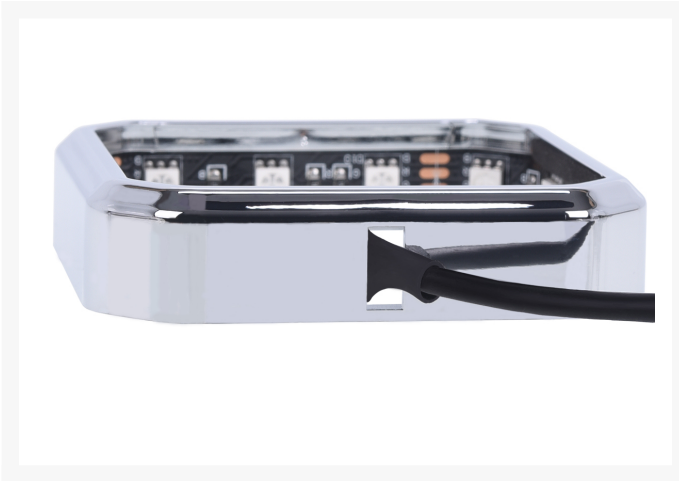

## Short Description

---

With an impressive 15 RGB LEDs evenly distributed over the XPX Eisblock CPU cooler, perfect lighting is guaranteed. The RGB controller lets you change not only the colours, but also add colour effects like gradients, blinking, slow colour changes, and much more. Many controllers also include a dimmer function. The Alphacool XPX RGB frame leaves nothing to be desired.

## Description

---

A perfectly illuminated CPU water cooler is a real eye catcher in any water-cooled gaming PC. It is the centre piece of the system, so it should really stand out. The Alphacool Aurora XPX RGB Frame is the perfect solution for illuminating the Eisblock XPX Plexi clear or satin CPU block.

It is really easy to install, just take the RGB frame and slide it over the Eisblock XPX CPU block and connect it to a suitable RGB header or controller. Perfect lighting is guaranteed with an incredible 15 RGB LEDs, which lie evenly around the frame ensuring that the light is defused evenly. With an RGB controller you can not only change the colour, but also create dynamic effects such as overflows, flashing, slow colour changes and much more. Of course, the LEDs can also be dimmed. The Alphacool XPX RGB frame is an all-rounder in RGB lighting.

### Technical Details

- Dimensions: 75 x 75 x 17mm
- Cable length: 40cm
- power connection: RGB male
- material: POM, chrome
- number of LEDs: 15
- controlling: RGB Controller (available separately)