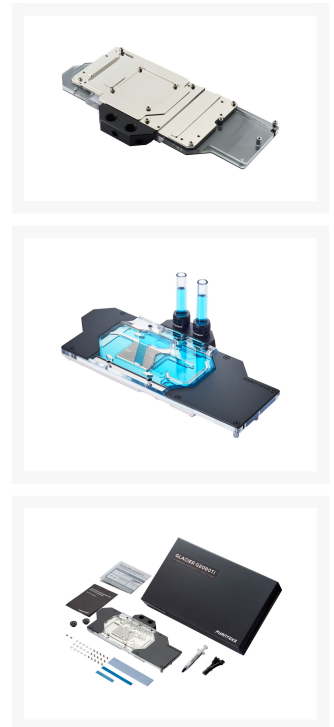

PHANTEKS Phanteks RTX 2080Ti
Founders Edition GPU
Block - Black

Special Price
\$69.98 was
\$149.95

Product Images

Short Description

The GLACIER G2080Ti waterblock from Phanteks is a true enthusiasts and high performance water cooling product. It is made from premium materials according to the finest standards of craftsmanship from Phanteks. VITON sealing from the Automotive and Aerospace Industries ensure the best reliability and longevity. Backwards compatible with the RTX 2080 Founders Edition card.

Description

The GLACIER G2080Ti waterblock from Phanteks is a true enthusiasts and high performance water cooling product. It is made from premium materials according to the finest standards of craftsmanship from Phanteks. VITON sealing from the Automotive and Aerospace Industries ensure the best reliability and longevity. Backwards compatible with the RTX 2080 Founders Edition card.

Features

- Anodized chrome plated aluminum covers
- Thick copper base for optimum heat transfer
- Cental-flow connnection with high-flow engineering
- VITON rubber sealing for high durability and resistance to over tightening
- Integrated digital addressable RGB lighting with ASUS Aura Sync and compatible with the Phanteks Digital RGB Controller
- Available in satin black and mirror chrome
- Phanteks PH-NEC thermal compound with diamond-like particles included

Specifications

Specifications:

Product Type: GPU Waterblock

Materials: Copper Base, Nickel plated Acrylic Cover Aluminum Covers (Anodized / Chrome plated) Brass plug (Anodized / Nickel plated)

Compatibility: RTX 2080 Ti Founders Edition / RTX 2080 Founders Edition