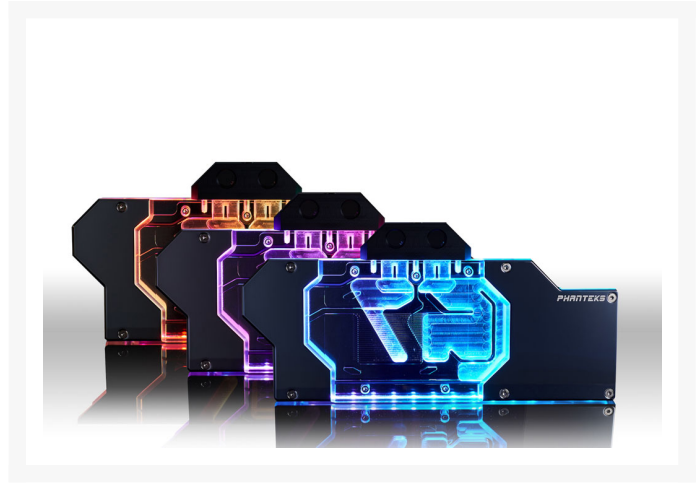

PHANTEKS Phanteks RTX 2080Ti
Founders Edition GPU
Block - Black

Special Price
\$69.98 was
\$149.95

Product Images

Short Description

The GLACIER G2080Ti waterblock from Phanteks is a true enthusiasts and high performance water cooling product. It is made from premium materials according to the finest standards of craftsmanship from Phanteks. VITON sealing from the Automotive and Aerospace Industries ensure the best reliability and longevity. Backwards compatible with the RTX 2080 Founders Edition card.

Description

The GLACIER G2080Ti waterblock from Phanteks is a true enthusiasts and high performance water cooling product. It is made from premium materials according to the finest standards of craftsmanship from Phanteks. VITON sealing from the Automotive and Aerospace Industries ensure the best reliability and longevity. Backwards compatible with the RTX 2080 Founders Edition card.

Features

- Anodized chrome plated aluminum covers
- Thick copper base for optimum heat transfer
- Cental-flow connnection with high-flow engineering
- VITON rubber sealing for high durability and resistance to over tightening
- Integrated digital addressable RGB lighting with ASUS Aura Sync and compatible with the Phanteks Digital RGB Controller
- Available in satin black and mirror chrome
- Phanteks PH-NEC thermal compound with diamond-like particles included