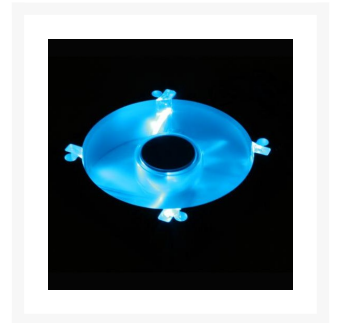

# Tek-Chain Aluminum 120mm Blue LED Case Fan - Sleeved

Special Price  
**\$7.46** was  
**\$9.95**

## Short Description

Tek-Chain's all new Aluminum Frame case fans have the looks and the functionality most performance users require. Let the four super bright LEDs dazzle in your windowed case, while the aluminum body of the fan helps to dissipate heat from your system. The unique built-in mini fan controller means you no longer need a separate fan controller to increase/decrease fan speed. Note that the quad blue LEDs stay bright, even if you reduce the fan's speed to it's lowest setting.

Fan cable is fully covered in nylon Techflex sleeving and premium heatshrink, colors of your choice.

## Description

---

Tek-Chain's all new Aluminum Frame case fans have the looks and the functionality most performance users require. Let the four super bright LEDs dazzle in your windowed case, while the aluminum body of the fan helps to dissipate heat from your system. The unique built-in mini fan controller means you no longer need a separate fan controller to increase/decrease fan speed. Note that the quad blue LEDs stay bright, even if you reduce the fan's speed to it's lowest setting.