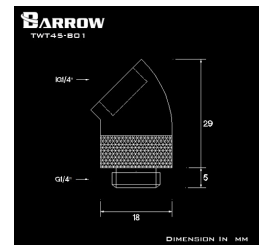

BARROW Barrow G1/4" 45 Degree Rotary Adapter Fitting - Shiny Silver

\$7.95

Product Images

Short Description

The Barrow G1/4" Thread 45-Degree Rotary Fitting Adapter allows you to extend your fitting port at a 45 degree angle, allowing larger fittings to be used or allowing connection of other fittings! A great solution for people not using tubing between very close blocks! These have a rotary connection allowing the adapter to spin 360 degrees. This keeps tubing from kinking or breaking.

Description

The Barrow G1/4" Thread 45-Degree Rotary Fitting Adapter allows you to extend your fitting port at a 45 degree angle, allowing larger fittings to be used or allowing connection of other fittings! A great solution for people not using tubing between very close blocks! These have a rotary connection allowing the adapter to spin 360 degrees. This keeps tubing from kinking or breaking.

Specifications

Material: Brass

Dental regulations: G1 / 4 (common international regulatory teeth)

Quantity: 1PCS

Additional Information

Brand	Barrow
SKU	TWT45-B01-SL
Weight	0.1000
Special Order	No
Fitting Type	Adapter
Fitting Size	1/4"
Fitting Angle	45 Degree
Fitting Finish	Chrome
Vendor SKU/EAN	6937826609190