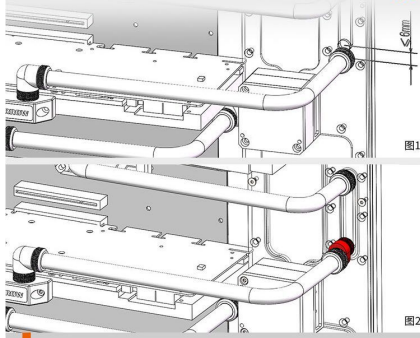

图2

Applicable scenarios

适用场景

04

图1