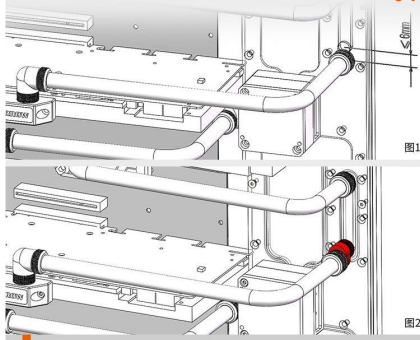

图2

Applicable scenarios

适用场景

04

图1