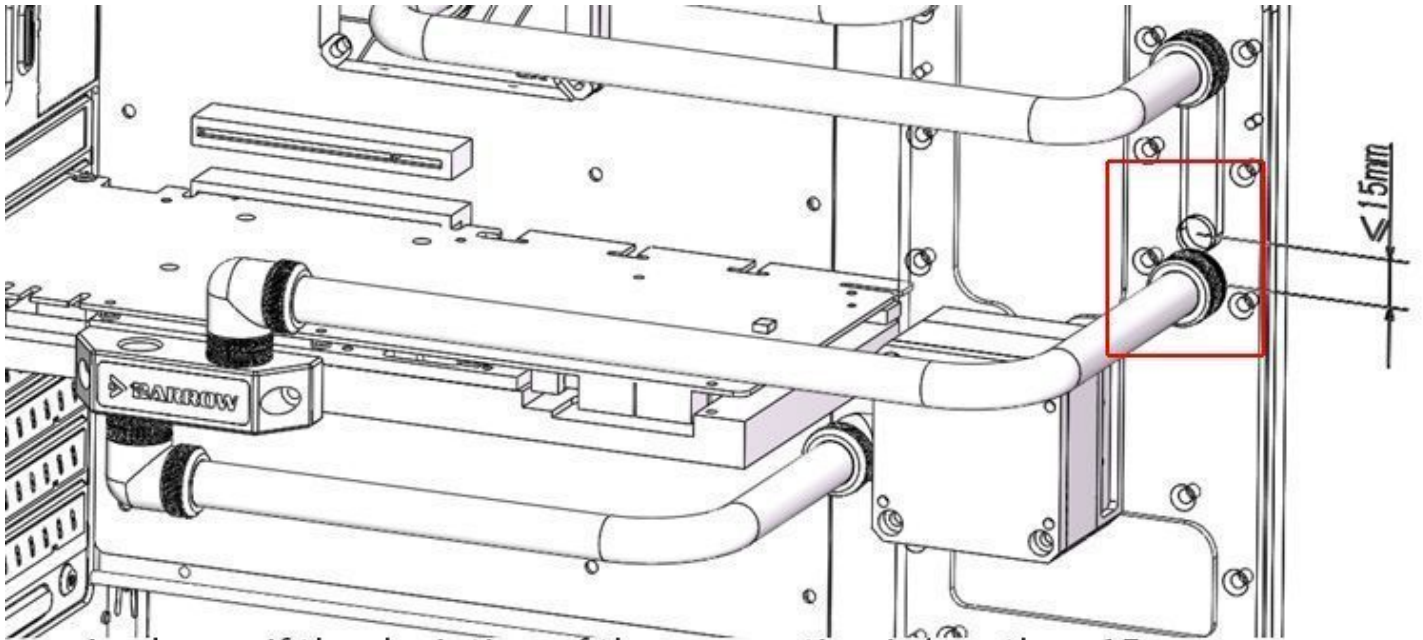

As shown, if the deviation of the connection is less than 15 mm, please use offset adapter to connect it as shown below

Features