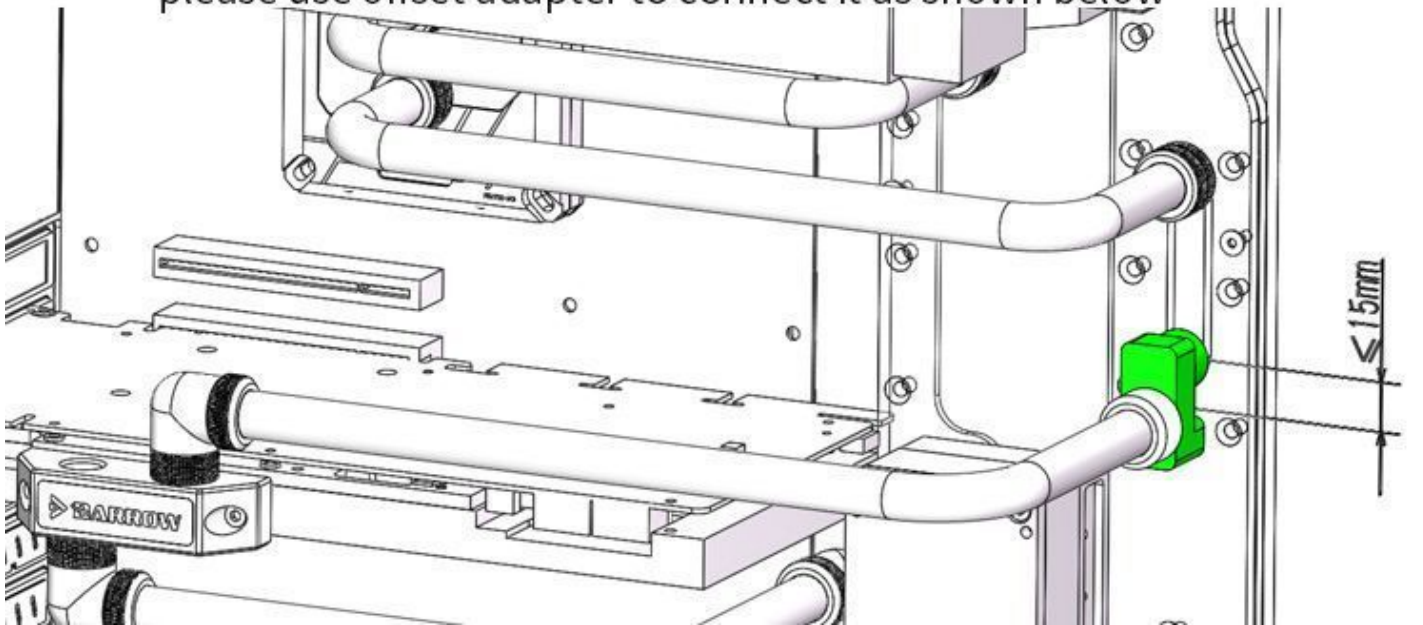

BARROW

Barrow G1/4" 360° Rotary Offset Adapter Fitting - Shiny Silver

\$12.95

Product Images

Short Description

This adapter fitting allows for fine adjustment of hard tube angles. With plus or minus 6mm of adjustment you can get perfectly parallel tubing runs by using this unique fitting.

Description

This adapter fitting allows for fine adjustment of hard tube angles. With plus or minus 15mm of adjustment you can get perfectly parallel tubing runs by using this unique fitting.

As shown, if the deviation of the connection is less than 15 mm, please use offset adapter to connect it as shown below

1. Adapter can be 360° rotation;

2. It has 6MM central spacing of Interface between two connector;

3. Product material: POM+Brass;

4. Thread specification: G1/4;

5. Product quantity: 1PCS;

6. In case of product appearance structure upgrade, without further notice, in