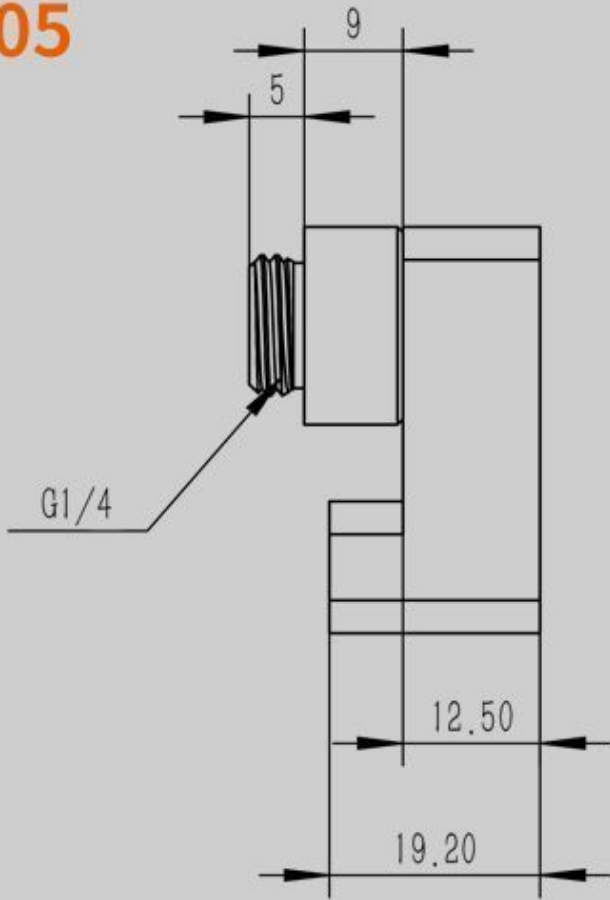

# Purchase information

购买须知

1. Adapter can be 360° rotation;  
-----
2. It has 6MM central spacing of Interface between two connector;  
-----
3. Product material: POM+Brass;  
-----
4. Thread specification: G1/4;  
-----
5. Product quantity: 1PCS;  
-----
6. In case of product appearance structure upgrade, without further notice, in  
-----  
kind prevail.  
-----

# Appearance size

外观尺寸

05