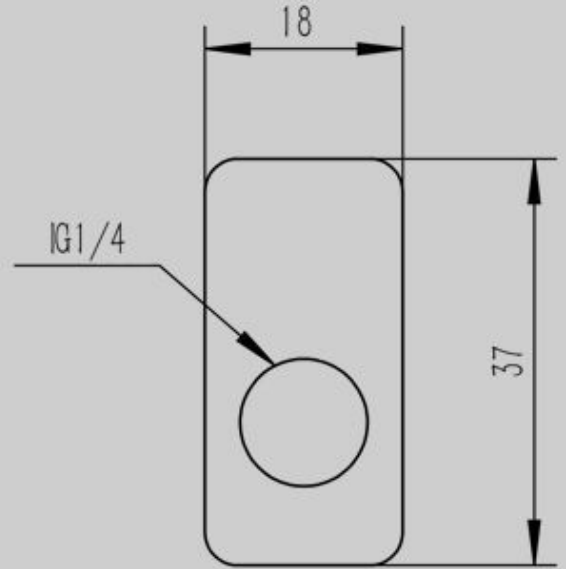

# Purchase information

购买须知

1. Adapter can be 360° rotation;  
-----
2. It has 6MM central spacing of Interface between two connector;  
-----
3. Product material: POM+Brass;  
-----
4. Thread specification: G1/4;  
-----
5. Product quantity: 1PCS;  
-----
6. In case of product appearance structure upgrade, without further notice, in  
-----  
kind prevail.  
-----

# Appearance size

外观尺寸

05