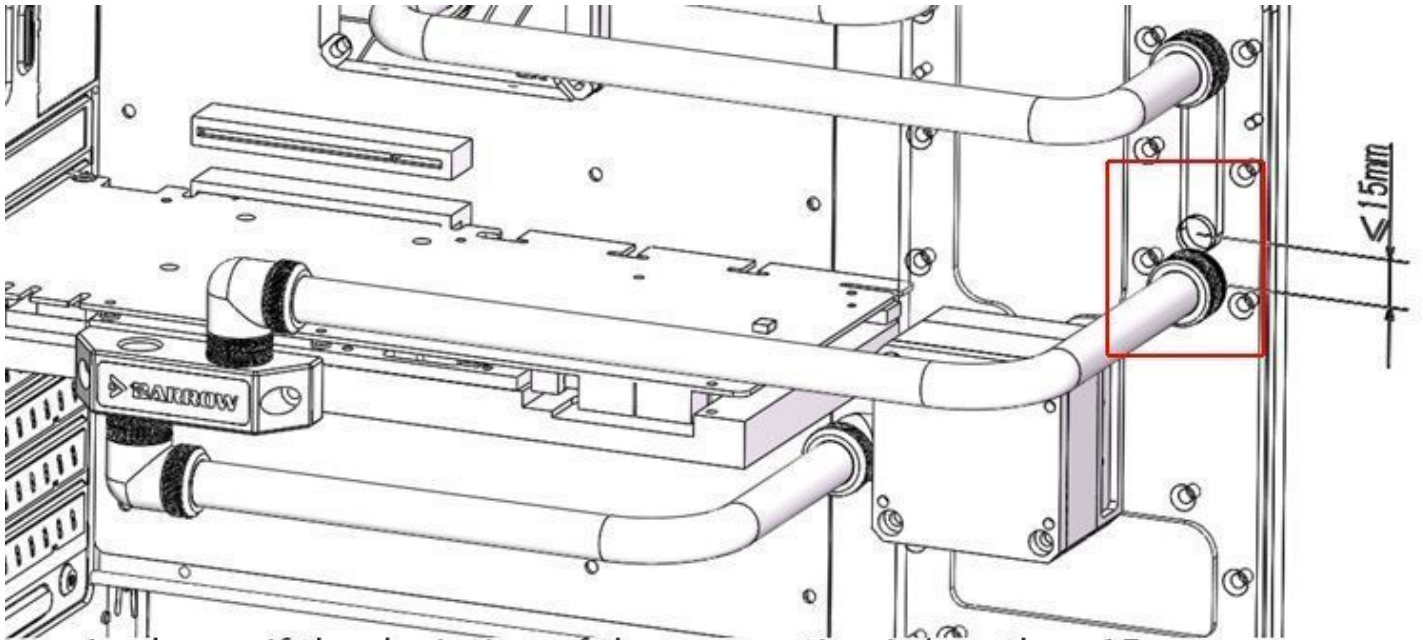

BARROW

Barrow G1/4" 360° Rotary Offset Adapter Fitting - Shiny Silver

\$12.95

Product Images

Short Description

This adapter fitting allows for fine adjustment of hard tube angles. With plus or minus 6mm of adjustment you can get perfectly parallel tubing runs by using this unique fitting.

Description

This adapter fitting allows for fine adjustment of hard tube angles. With plus or minus 15mm of adjustment you can get perfectly parallel tubing runs by using this unique fitting.

As shown, if the deviation of the connection is less than 15 mm, please use offset adapter to connect it as shown below

1. Adapter can be 360° rotation;

2. It has 6MM central spacing of Interface between two connector;

3. Product material: POM+Brass;

4. Thread specification: G1/4;

5. Product quantity: 1PCS;

6. In case of product appearance structure upgrade, without further notice, in