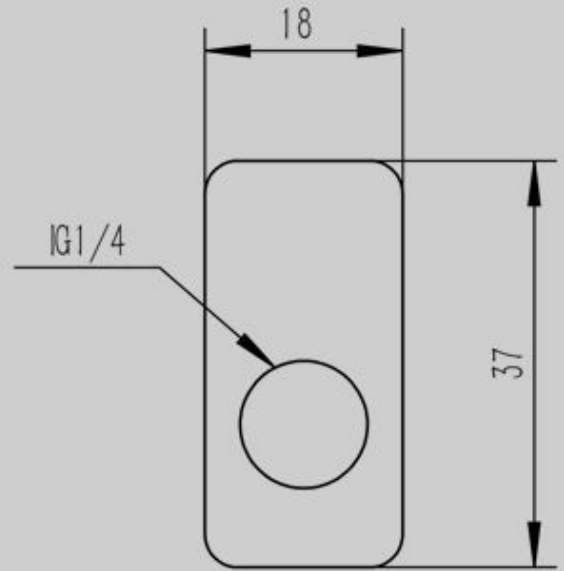

1. Adapter can be 360° rotation;

2. It has 6MM central spacing of Interface between two connector;

3. Product material: POM+Brass;

4. Thread specification: G1/4;

5. Product quantity: 1PCS;

6. In case of product appearance structure upgrade, without further notice, in

kind prevail.

Appearance size

外观尺寸

05

Additional Information

Brand	Barrow
SKU	TX360PZ-SL
Weight	0.1000
Special Order	No
Fitting Type	Adapter
Fitting Size	1/4"
Fitting Angle	Snake Style
Fitting Finish	Chrome
Vendor SKU/EAN	6937826692079