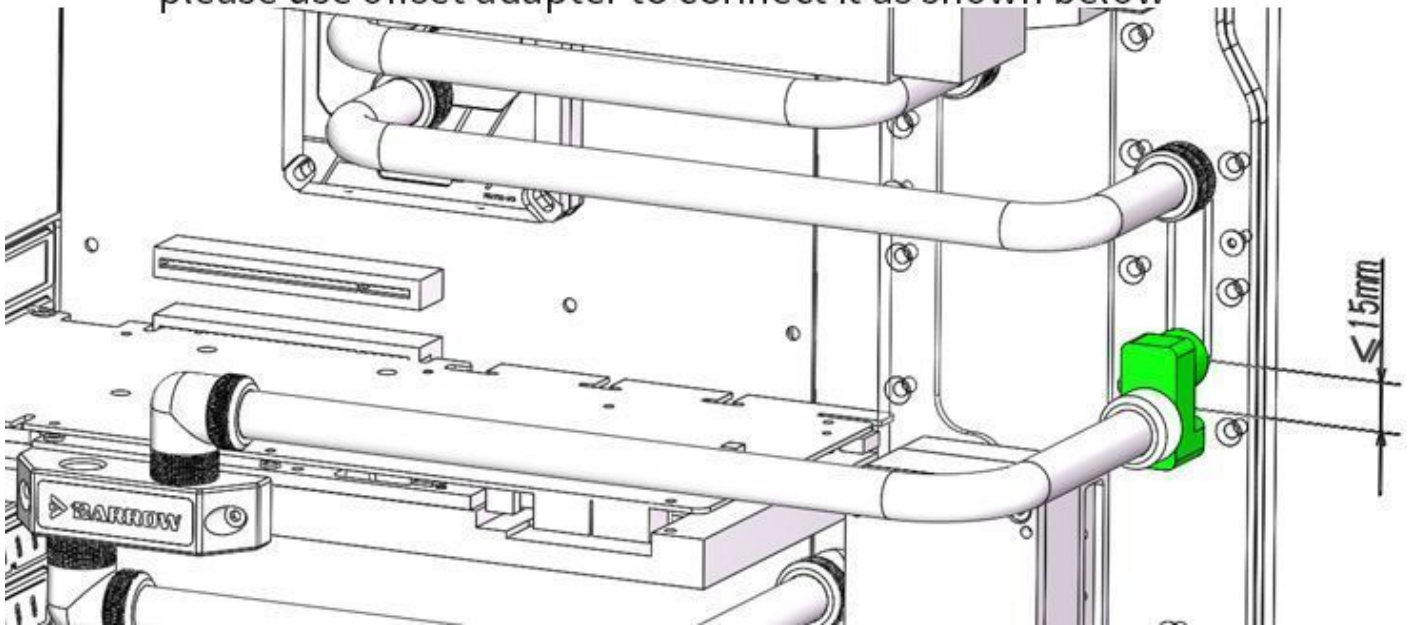

As shown, if the deviation of the connection is less than 15 mm, please use offset adapter to connect it as shown below