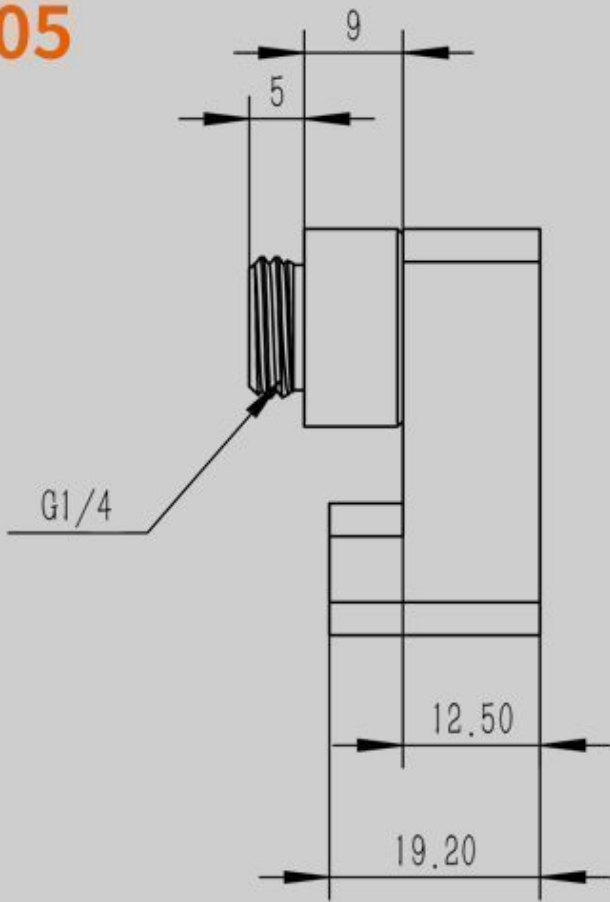

Description

This adapter fitting allows for fine adjustment of hard tube angles. With plus or minus 15mm of adjustment you can get perfectly parallel tubing runs by using this unique fitting.

As shown, if the deviation of the connection is less than 15 mm, please use offset adapter to connect it as shown below

1. Adapter can be 360° rotation;

2. It has 6MM central spacing of Interface between two connector;

3. Product material: POM+Brass;

4. Thread specification: G1/4;

5. Product quantity: 1PCS;

6. In case of product appearance structure upgrade, without further notice, in

kind prevail.

Appearance size

外观尺寸

05

Additional Information

Brand	Barrow
SKU	TX360PZ-SL
Weight	0.1000
Special Order	No
Fitting Type	Adapter
Fitting Size	1/4"
Fitting Angle	Snake Style
Fitting Finish	Chrome
Vendor SKU/EAN	6937826692079