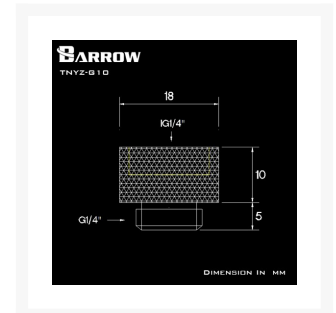

BARROW Barrow G1/4" 10mm Male to Female Extension Fitting - Black

\$2.95

Product Images

Short Description

Barrow G1/4 Male to Female Extenders allow you to extend your fitting port 10mm allowing larger fittings to be used or allowing connection of other fittings! A great solution for people not using tubing between very close blocks!

Description

Barrow G1/4 Male to Female Extenders allow you to extend your fitting port 10mm allowing larger fittings to be used or allowing connection of other fittings! A great solution for people not using tubing between very close blocks!

Specifications

Material: Brass

Dental regulations: G1 / 4 (common international regulatory teeth)

Quantity: 1PCS

Additional Information

Brand	Barrow
SKU	TNYZ-G10-BK
Weight	0.1000
Special Order	No
Fitting Type	Extension
Fitting Size	1/4"
Fitting Angle	Straight
Fitting Finish	Matte Black
Vendor SKU/EAN	6937826601064