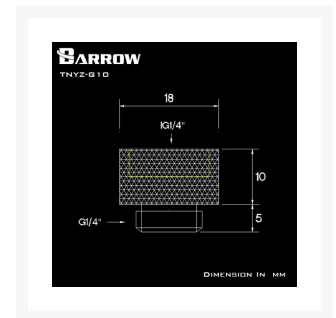

BARROW Barrow G1/4" 10mm Male to Female Extension Fitting - Black

\$2.95

Product Images

Short Description

Barrow G1/4 Male to Female Extenders allow you to extend your fitting port 10mm allowing larger fittings to be used or allowing connection of other fittings! A great solution for people not using tubing between very close blocks!

Description

Barrow G1/4 Male to Female Extenders allow you to extend your fitting port 10mm allowing larger fittings to be used or allowing connection of other fittings! A great solution for people not using tubing between very close blocks!

Specifications

Material: Brass

Dental regulations: G1 / 4 (common international regulatory teeth)

Quantity: 1PCS

Additional Information

Brand	Barrow
SKU	TNYZ-G10-BK
Weight	0.1000
Special Order	No
Fitting Type	Extension
Fitting Size	1/4"
Fitting Angle	Straight
Fitting Finish	Matte Black
Vendor SKU/EAN	6937826601064