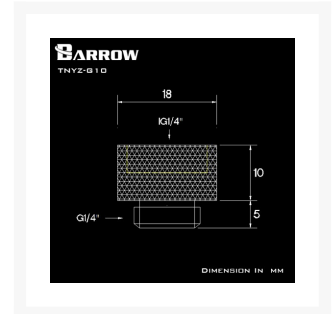

BARROW Barrow G1/4" 10mm Male to Female Extension Fitting - Shiny Silver

\$2.95

Product Images

Short Description

Barrow G1/4 Male to Female Extenders allow you to extend your fitting port 10mm allowing larger fittings to be used or allowing connection of other fittings! A great solution for people not using tubing between very close blocks!

Description

Barrow G1/4 Male to Female Extenders allow you to extend your fitting port 10mm allowing larger fittings to be used or allowing connection of other fittings! A great solution for people not using tubing between very close blocks!

Specifications

Material: Brass

Dental regulations: G1 / 4 (common international regulatory teeth)

Quantity: 1PCS

Additional Information

Brand	Barrow
SKU	TNYZ-G10-SL
Weight	0.1000
Special Order	No
Fitting Type	Extension
Fitting Size	1/4"
Fitting Angle	Straight
Fitting Finish	Chrome
Vendor SKU/EAN	6937826609022