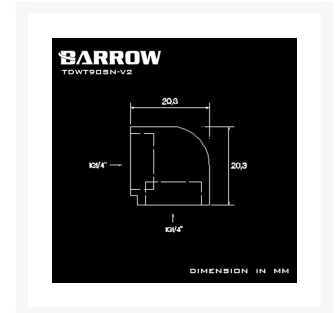

BARROW Barrow G1/4" 90 Degree Female to Female Angled Adaptor Fitting - Shiny Silver

\$4.95

Product Images

Short Description

Change direction sharply or angle components easily. Compatible with any G1/4" Fittings. Low profile fitting, perfect for tight systems and small builds.

Description

Change direction sharply or angle components easily. Compatible with any G1/4" Fittings. Low profile fitting, perfect for tight systems and small builds.

Specifications

Material: Brass

Dental regulations: G1 / 4 (common international regulatory teeth)

Quantity: 1PCS

Additional Information

Brand	Barrow
SKU	TDWT90SN-V2-SL
Weight	0.1000
Special Order	No
Fitting Type	Adapter
Fitting Size	1/4"
Fitting Angle	90 Degree
Fitting Finish	Chrome
Vendor SKU/EAN	6937826607752