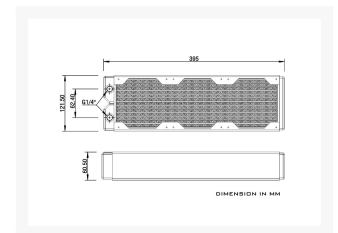

BARROW Barrow Dabel-a series Radiator 60mm thick - 360mm

\$84.95

Product Images

Short Description

BARROW Dabel-60D series of red copper water cooling standard height of 60MM, suitable for high heat dissipation requirements of standard or large water cooler installation and use. The waterway is made of pure copper material, the brass of the water chamber and the fan mounting bracket are made of stainless steel. Has three kinds of length specifications, using 12 channel high density single wave finned tube design, design of +18 multi channel flat tube fin shape structure with high efficiency, heat transfer efficiency can provide better and more air contact area, help to improve and enhance the cooling capacity of cooling. Double sided double nozzle + bottom single nozzle combination of 5 interfaces, providing a wealth of expansion and practicality

Description

BARROW Dabel-60D series of red copper water cooling standard height of 60MM, suitable for high heat dissipation requirements of standard or large water cooler installation and use. The waterway is made of pure copper material, the brass of the water chamber and the fan mounting bracket are made of stainless steel. Has three kinds of length specifications, using 12 channel high density single wave finned tube design, design of +18 multi channel flat tube fin shape structure with high efficiency, heat transfer efficiency can provide better and more air contact area, help to improve and enhance the cooling capacity of cooling. Double sided double nozzle + bottom single nozzle combination of 5 interfaces, providing a wealth of expansion and practicality

Specifications

P/N:DABEL-60D 360

◇ Radiator specification

Model: Dabel-60d 360	Accessory: M3*6 Screw *24
Fins: Density: 18pcs/inch; High: 50mm	M3*30 Screw *12
Text pressure: 0.32BAR	M3*35 Screw *12
Net weight: 1558g	2MM Hexagon wrench *1
Capacity: 530ml	M3*7*0.5 Black gaske *12
Internal structure: Copper flat tube, 14pcs 353mm*2mm*47mm	