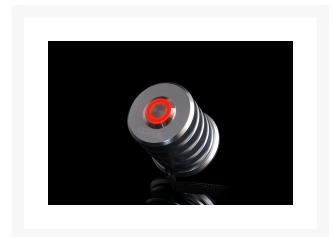

Alphacool Powerbutton with push-button 19mm red lighting - Chrome

Special Price
$29.95 was
$33.99

Product Images