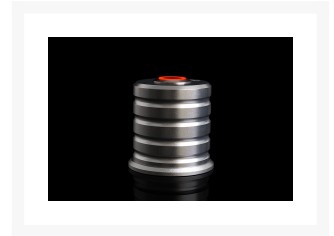

Alphacool Powerbutton with push-button 19mm red lighting - Chrome

Special Price
$29.95 was
$33.99

Product Images