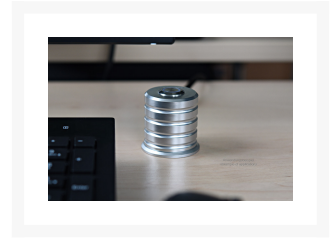

Alphacool Powerbutton with push-button 19mm red lighting - Chrome

Special Price
$29.95 was
$33.99

Product Images