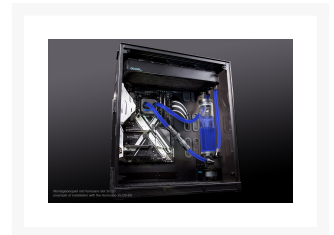

Alphacool Eisssturm Tornado Copper 60 2x140mm - complete kit

\$390.99

Product Images

Short Description

With the new Eissturm sets you get all the components you need for your start into the world of water cooling. The sets are not only for beginners but also for professionals. All components used are optimally matched and come from Alphacool's high-end series. Alphacool makes no compromises when it comes to materials and relies on pure copper or brass for all metals.

Features

Radiator NexXoS UT60 Full Copper 280 mm

For many years Alphacool has been a leader in the field of radiators. Due to the consistent use of pure copper for the cooling fins, antechambers and ducts, Alphacool radiators lead the field in terms of performance. The Alphacool NexXoS radiators offer outstanding performance when using slow-speed fans and offer a high performance reserve when a lot of heat has to be dissipated. This allows them to cover a wide range of applications.

CPU Cooler: XPX

The Alphacool Eisblock XPX cooler has repeatedly been voted the most powerful CPU cooler on the market in independent tests. In addition to excellent workmanship, care was also taken to ensure that the cooler base is large enough for CPUs that rely on eight or more physical CPU cores. If you want to customize your CPU cooler, you can use modding kits from Alphacool. The CPU cover, the screw caps and the mounting frame can be exchanged for other colors.

Reservoir: Eisbecher

With the Eisbecher Alphacool has launched an outstanding tank on the market which offers not only high quality and compatibility but also the well-known Lighttower water effect. The water flows up a riser tube and is then sprayed against the inside of the reservoir. A real optical highlight. The installation possibilities are also very extensive. The Eisbecher can be mounted directly on a radiator or with normal feet on the bottom of the case.