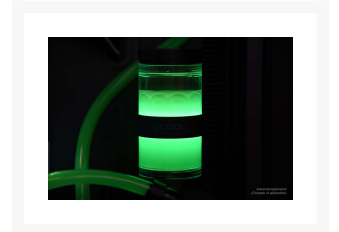

## Short Description

---

Alphacool Eiswasser Pastel is a “made in Germany” show coolant. It’s a welcome addition to the wide range of water cooling components and is perfect for bringing out the best in other components. The visual effect is stunning: rich colours, maximum colour density and opacity (also known as fog effect), as well as flow distribution during filling, in a container, or in tubing or HardTubes. The Eiswasser Pastel has modding fans’ hearts skipping a beat.

## Description

---

Alphacool Eiswasser Pastel is a “made in Germany” show coolant. It’s a welcome addition to the wide range of water cooling components and is perfect for bringing out the best in other components. The visual effect is stunning: rich colours, maximum colour density and opacity (also known as fog effect), as well as flow distribution during filling, in a container, or in tubing or HardTubes. The Eiswasser Pastel has modding fans’ hearts skipping a beat.

Alphacool Eiswasser Pastel was tested in Alphacool’s lab for over 1.5 years. A lot of focus was placed on keeping the colour particles, which create that characteristic fog effect, as small as possible. This allows particle deposits that form after periods of inactivity to break up easily and keeps particles from clumping up.