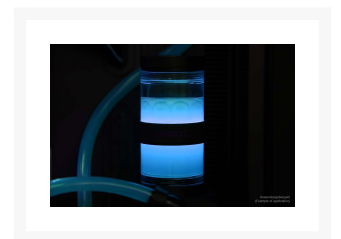

Alphacool Eiswasser Pastel Blue UV-active premixed coolant 1000ml

\$17.99

Product Images

Short Description

Alphacool Eiswasser Pastel is a “made in Germany” show coolant. It’s a welcome addition to the wide range of water cooling components and is perfect for bringing out the best in other components. The visual effect is stunning: rich colours, maximum colour density and opacity (also known as fog effect), as well as flow distribution during filling, in a container, or in tubing or HardTubes. The Eiswasser Pastel has modding fans’ hearts skipping a beat.

Description

Alphacool Eiswasser Pastel is a “made in Germany” show coolant. It’s a welcome addition to the wide range of water cooling components and is perfect for bringing out the best in other components. The visual effect is stunning: rich colours, maximum colour density and opacity (also known as fog effect), as well as flow distribution during filling, in a container, or in tubing or HardTubes. The Eiswasser Pastel has modding fans’ hearts skipping a beat.

To amp up the effect even further, most colours are also available in a UV-reactive version. The Alphacool Eiswasser Pastel UV Series has a cool glow effect under suitable UV lighting. Combined with the Alphacool Aurora Ring in a transparent reservoir or CPU cooler, UV coolant is truly in its element.

Alphacool Eiswasser Pastel was tested in Alphacool's lab for over 1.5 years. A lot of focus was placed on keeping the colour particles, which create that characteristic fog effect, as small as possible. This allows particle deposits that form after periods of inactivity to break up easily and keeps particles from clumping up.