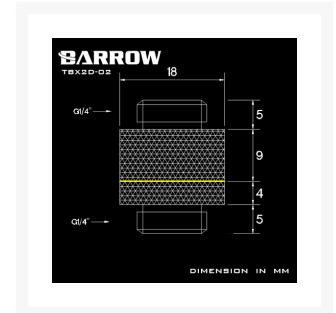

# **BARROW** Barrow G1/4" Male to Male Anti-Twist Rotary Adapter Fitting - Shiny Silver

\$4.95

## Short Description

A simple way to upgrade your current female G1/4 fittings to a rotary style. This will allow you to rotate female G1/4" fittings in any direction which can really help with standard 90° elbow fittings. No more over tightening to get the fitting where you want it and risking damage to your components.

## Description

---

A simple way to upgrade your current female G1/4 fittings to a rotary style. This will allow you to rotate female G1/4" fittings in any direction which can really help with standard 90° elbow fittings. No more over tightening to get the fitting where you want it and risking damage to your components.

## Additional Information

---

Brand	Barrow
SKU	TBX2D-02-SL
Weight	0.1000
Special Order	No
Fitting Type	Extension
Fitting Size	1/4"
Fitting Angle	Straight
Fitting Finish	Chrome
Vendor SKU/EAN	6937826607790