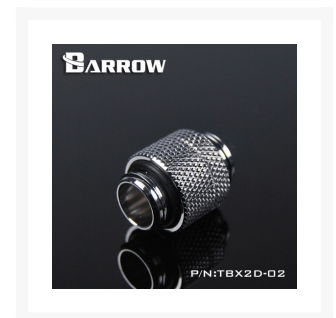

# **BARROW** Barrow G1/4" Male to Male Anti-Twist Rotary Adapter Fitting - Shiny Silver

\$4.95

## Short Description

A simple way to upgrade your current female G1/4 fittings to a rotary style. This will allow you to rotate female G1/4" fittings in any direction which can really help with standard 90° elbow fittings. No more over tightening to get the fitting where you want it and risking damage to your components.

## Description

---

A simple way to upgrade your current female G1/4 fittings to a rotary style. This will allow you to rotate female G1/4" fittings in any direction which can really help with standard 90° elbow fittings. No more over tightening to get the fitting where you want it and risking damage to your components.

## Additional Information

---

Brand	Barrow
SKU	TBX2D-02-SL
Weight	0.1000
Special Order	No
Fitting Type	Extension
Fitting Size	1/4"
Fitting Angle	Straight
Fitting Finish	Chrome
Vendor SKU/EAN	6937826607790