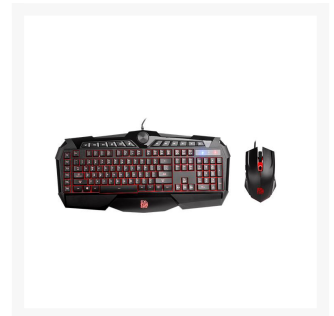

Thermaltake Commander Combo Gaming Gear Combo (Multi Light)

Special Price
\$45.74 was
\$64.99

Product Images

Short Description

The CHALLENGER PRIME RGB Membrane Gaming Gear Combo – Packs a whole lot of features at a budget friendly price with enhanced colorbar concepts, our basic customizable backlighting has been evolved for extreme customization. It gives a spectrum of visual effects featuring multi colors and provided users the easiest way to tune and most importantly, it colors up your life! Brightness can further adjusted via the dial in the front center of the keyboard.

Description

The CHALLENGER PRIME RGB Membrane Gaming Gear Combo – Packs a whole lot of features at a budget friendly price with enhanced colorbar concepts, our basic customizable backlighting has been evolved for extreme customization. It gives a spectrum of visual effects featuring multi colors and provided users the easiest way to tune and most importantly, it colors up your life! Brightness can further adjusted via the dial in the front center of the keyboard. As with the CHALLENGER series of keyboards, the CHALLENGER Prime also features onboard memory for setting the dedicate macro keys. In addition, there are multimedia keys, shortcut keys, repeat rate and poll rate adjustment keys!

Features

SUPERB MULTICOLOR BACKLIGHTING WITH ASTONISHING EFFECT

The CHALLENGER PRIME RGB keyboard uses multi colors that lightens up the gorgeous colors, differentiate it from others as it brings the amazing colors for astounding appearance! You can customize the lighting colors