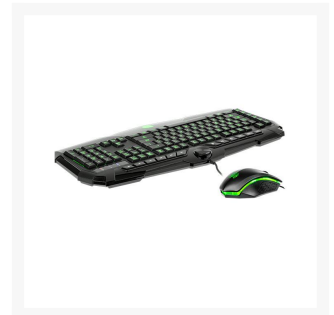

Thermaltake Commander Combo Gaming Gear Combo (Multi Light)

Special Price
\$45.74 was
\$64.99

Product Images

Short Description

The CHALLENGER PRIME RGB Membrane Gaming Gear Combo – Packs a whole lot of features at a budget friendly price with enhanced colorbar concepts, our basic customizable backlighting has been evolved for extreme customization. It gives a spectrum of visual effects featuring multi colors and provided users the easiest way to tune and most importantly, it colors up your life! Brightness can further adjusted via the dial in the front center of the keyboard.

Description

The CHALLENGER PRIME RGB Membrane Gaming Gear Combo – Packs a whole lot of features at a budget friendly price with enhanced colorbar concepts, our basic customizable backlighting has been evolved for extreme customization. It gives a spectrum of visual effects featuring multi colors and provided users the easiest way to tune and most importantly, it colors up your life! Brightness can further adjusted via the dial in the front center of the keyboard. As with the CHALLENGER series of keyboards, the CHALLENGER Prime also features onboard memory for setting the dedicate macro keys. In addition, there are multimedia keys, shortcut keys, repeat rate and poll rate adjustment keys!

Features

SUPERB MULTICOLOR BACKLIGHTING WITH ASTONISHING EFFECT

The CHALLENGER PRIME RGB keyboard uses multi colors that lightens up the gorgeous colors, differentiate it from others as it brings the amazing colors for astounding appearance! You can customize the lighting colors