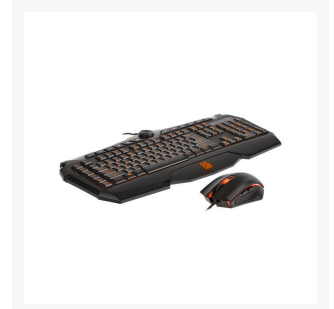

Thermaltake Commander Combo Gaming Gear Combo (Multi Light)

Special Price
\$45.74 was
\$64.99

Product Images

Short Description

The CHALLENGER PRIME RGB Membrane Gaming Gear Combo – Packs a whole lot of features at a budget friendly price with enhanced colorbar concepts, our basic customizable backlighting has been evolved for extreme customization. It gives a spectrum of visual effects featuring multi colors and provided users the easiest way to tune and most importantly, it colors up your life! Brightness can further adjusted via the dial in the front center of the keyboard.

Description

The CHALLENGER PRIME RGB Membrane Gaming Gear Combo – Packs a whole lot of features at a budget friendly price with enhanced colorbar concepts, our basic customizable backlighting has been evolved for extreme customization. It gives a spectrum of visual effects featuring multi colors and provided users the easiest way to tune and most importantly, it colors up your life! Brightness can further adjusted via the dial in the front center of the keyboard. As with the CHALLENGER series of keyboards, the CHALLENGER Prime also features onboard memory for setting the dedicate macro keys. In addition, there are multimedia keys, shortcut keys, repeat rate and poll rate adjustment keys!

Features

SUPERB MULTICOLOR BACKLIGHTING WITH ASTONISHING EFFECT

The CHALLENGER PRIME RGB keyboard uses multi colors that lightens up the gorgeous colors, differentiate it from others as it brings the amazing colors for astounding appearance! You can customize the lighting colors