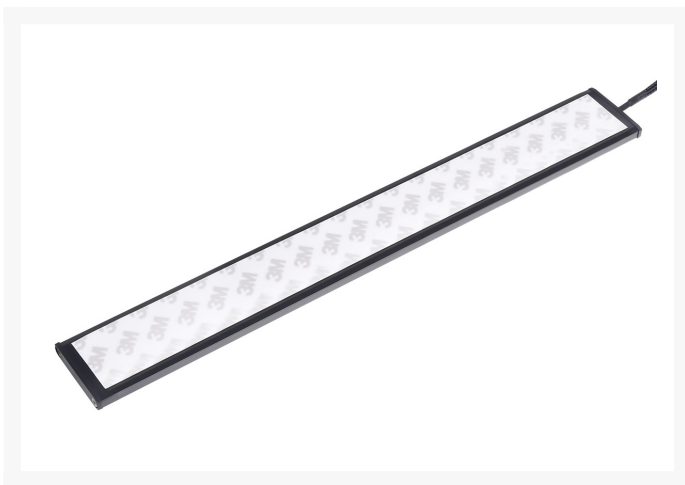

Alphacool Eislicht LED Panel - Red

\$26.50

Product Images

Short Description

Current LEDs have a very piecemeal illumination that's anything but consistent. Older cathode tubes offered a much more pleasant light, but had a short lifespan and weren't very easy to place due to their large size. The Alphacool Eislicht combines the long lifespan of LEDs with the uniform, consistent glow of a cathode tube.

Description

The “Eislicht” is starting a new evolution in case illumination.

Current LEDs have a very piecemeal illumination that’s anything but consistent. Older cathode tubes offered a much more pleasant light, but had a short lifespan and weren’t very easy to place due to their large size. The Alphacool Eislicht combines the long lifespan of LEDs with the uniform, consistent glow of a cathode tube.

So that the Eislicht can be mounted in any position, Alphacool ships it with four screws with magnetic heads. This makes the Eislicht easy to install, as well as easy to remove and reposition. Since aluminium cases and plastic components aren’t magnetic, a double-sided adhesive strip is also included. The lights are powered through the familiar 3-pin plug found on most fans.

Specifications

Dimensions: 312 x 39 x 7mm

LED - color: Red

Manufacturer: Alphacool

Power supply: 3 Pin

Technical Details

- Dimensions (LxWxH): 312 x 39 x 7mm
- Material / Colour of the case: aluminum / black
- LED Colour: red
- Cable length: 300mm
- Power supply: 3Pin