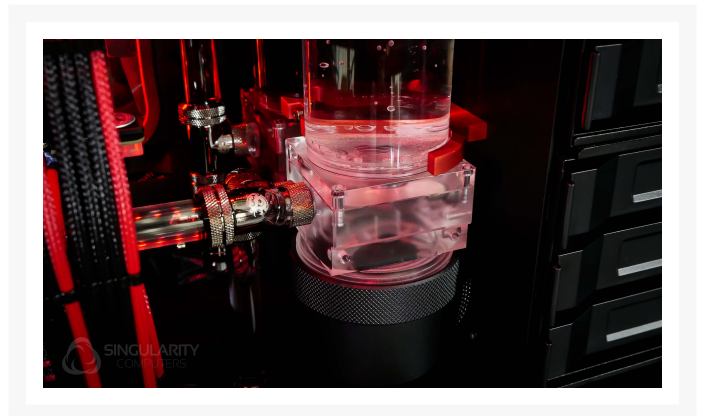

Singularity Computers Dual Reservoir Panel: 900D

\$59.00

Product Images

Short Description

This is a custom hand built Dual Reservoir Mounting Panel for the Corsair Obsidian 900D. This is the only currently available way of installing dual pump and reservoir combos into the Corsair Obsidian 900D without major modifications. It is designed for two 60mm tube reservoirs to be mounted side by side using Singularity Computers Ethereal Dual. You will also need to purchase x2 Ethereal Dual Reservoir Mounts separately. It comes in matte black. We use high quality 6061 aluminium panel and high end DNA 2K Paint.

Description

This is a custom hand built Dual Reservoir Mounting Panel for the Corsair Obsidian 900D. This is the only currently available way of installing dual pump and reservoir combos into the Corsair Obsidian 900D without major modifications. It is designed for two 60mm tube reservoirs to be mounted side by side using Singularity Computers Ethereal Dual. You will also need to purchase x2 Ethereal Dual Reservoir Mounts separately. It comes in matte black. We use high quality 6061 aluminium panel and high end DNA 2K Paint.

Additional Information

Brand	Singularity Computers
SKU	SC-CM-900D-RMP-D
Weight	3.0000
Color	Black Chrome
Reservoir Accessory Type	Mounting
Vendor SKU/EAN	9351182000632
Special Price	\$35.40