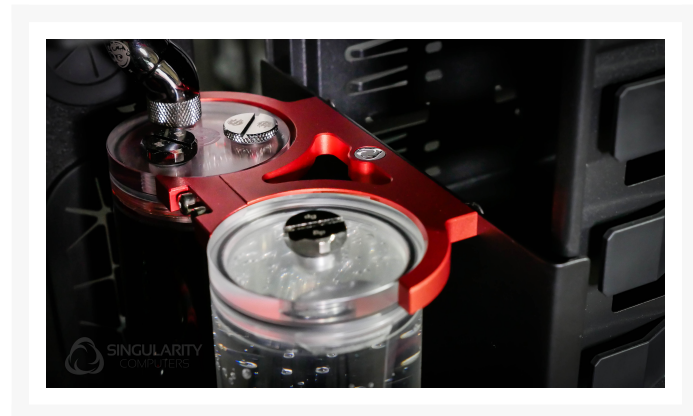

Singularity Computers Dual Reservoir Panel: 900D

\$59.00

Product Images

Short Description

This is a custom hand built Dual Reservoir Mounting Panel for the Corsair Obsidian 900D. This is the only currently available way of installing dual pump and reservoir combos into the Corsair Obsidian 900D without major modifications. It is designed for two 60mm tube reservoirs to be mounted side by side using Singularity Computers Ethereal Dual. You will also need to purchase x2 Ethereal Dual Reservoir Mounts separately. It comes in matte black. We use high quality 6061 aluminium panel and high end DNA 2K Paint.

Description

This is a custom hand built Dual Reservoir Mounting Panel for the Corsair Obsidian 900D. This is the only currently available way of installing dual pump and reservoir combos into the Corsair Obsidian 900D without major modifications. It is designed for two 60mm tube reservoirs to be mounted side by side using Singularity Computers Ethereal Dual. You will also need to purchase x2 Ethereal Dual Reservoir Mounts separately. It comes in matte black. We use high quality 6061 aluminium panel and high end DNA 2K Paint.

Additional Information

Brand	Singularity Computers
SKU	SC-CM-900D-RMP-D
Weight	3.0000
Color	Black Chrome
Reservoir Accessory Type	Mounting
Vendor SKU/EAN	9351182000632
Special Price	\$35.40