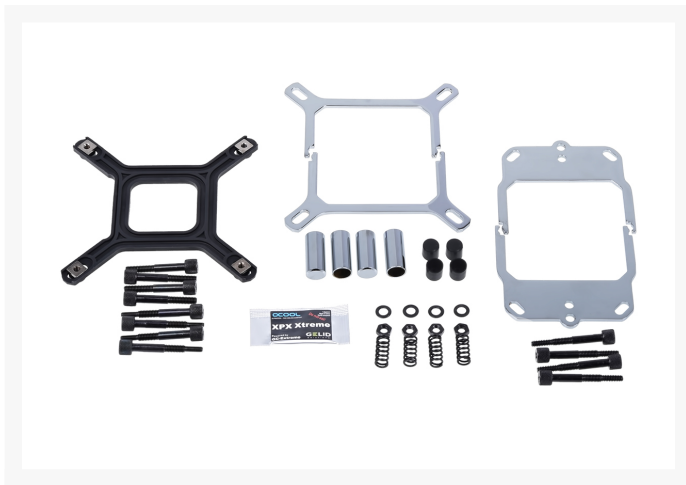

Short Description

The Alphacool XPX Eisblock is the newest generation in the CPU watercooling field and offers not only outstanding cooling performance but also many ways to customize your cooler. The mounting bracket, the aluminium cap, and even the logo can all be switched out for different colour variants.

Description

The Alphacool XPX Eisblock is the newest generation in the CPU watercooling field and offers not only outstanding cooling performance but also many ways to customize your cooler. The mounting bracket, the aluminium cap, and even the logo can all be switched out for different colour variants.

Features

Highlights

- Highest cooling performance
- Elegant aluminium cover
- Individual design options for appearance customization
- Patented "Ramping" system for increasing performance

The Alphacool Eisblock XPX cooler is the newest innovation in the CPU cooler field, developed by Alphacool. The XPX cooler's performance has gotten a major upgrade compared to its predecessor, the NexXxoS XP³. This was only possible because Alphacool completely re-developed the Eisblock XPX cooler from the ground up. For one, the fin structure was refined to 0.2mm and the fin count raised to 81 fins. This makes for a much larger cooling surface through which water can flow. In order to ensure the water is evenly distributed over the cooling fins, Alphacool developed and patented the "Ramp". It ensures there is no turbulence in the water flow over cooling fins, which would lead to uneven water distribution over the cooling fins. Alphacool also used a double distributor to ensure less resistance. Paired with the ramp, this means the pump pressure