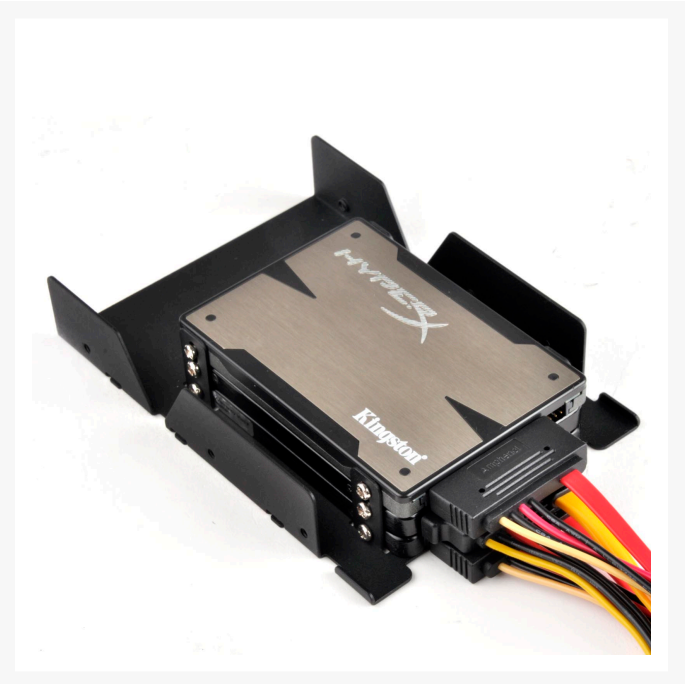

SilverStone SST-SDP08B-E Bay Devices

Special Price
\$7.99 was
\$9.99

Product Images

Short Description

The re-engineered SilverStone SDP08-E is a smartly designed drive bay converter that maximizes the use of a single 3.5" drive bay to enable support of up to three 7mm thick 2.5" drives.

Description

The re-engineered SilverStone SDP08-E is a smartly designed drive bay converter that maximizes the use of a single 3.5" drive bay to enable support of up to three 7mm thick 2.5" drives.

Features

- Support up to three 7mm thick 2.5" drives*
- All black painting
- Improved cutout design for more convenient installation
- Long screw hole to secure different thickness drive
- Available for 3.5" drive bay

Specifications

Model No.	SST-SDP08B-E
Color	Black
Material	1.0mm painted steel
Application	3.5" internal drive bay
Capacity	Supports two or three 2.5" drives with total thickness of up to 25mm*
Net weight	145g
Dimension	101.6 mm (W) x 146 mm (D) x 25.4 mm (H) 4" (W) x 5.75" (D) x 1" (H)