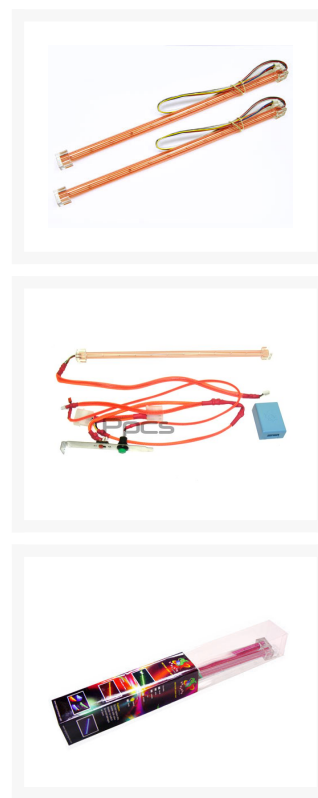

Logisys Dual Bulb Meteor Light Kit - 12" Sleeved - Red

Special Price
\$15.37 was
\$21.95

Product Images

Short Description

This is the newest innovation in computer case lighting, the Meteor Light. The Meteor Light is 12 led's enclosed in two 12" lighting tubes. The light comes with a several different speed settings (as well as solid-lit) and lights up extremely brightly. All Meteor Light wiring comes wrapped in your choice of Premium colored sleeving and heatshrink for that neat and clean look!

Description

This is the newest innovation in computer case lighting, the Meteor Light. The Meteor Light is 12 led's enclosed in two 12" lighting tubes. The light comes with a several different speed settings (as well as solid-lit) and lights up extremely brightly.

All Meteor Light wiring comes wrapped in your choice of Premium colored sleeving and heatshrink for that neat and clean look!

Specifications

- 8 speed settings , from slow to fast (as well as solid-lit)
- 12 LEDs
- PCI pattern switch& on/off switch
- Great illumination Easy install plug and play
- operating Voltage:12 V DC
- Operating Current: ~60mA/per Lamp
- Power Draw: 0.75W/per lamp
- 11.8" Acrylic Tube