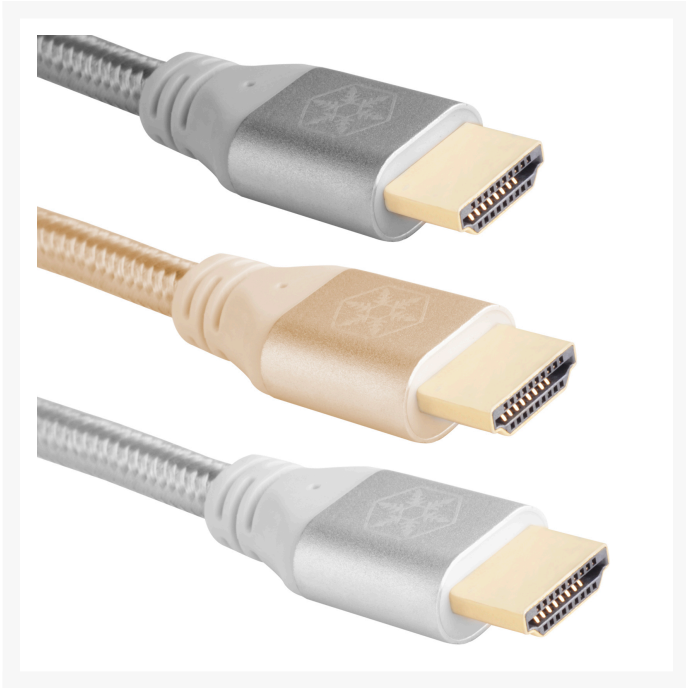

# Silverstone Premium certified 4K Ultra High Speed HDMI 2.0b cable 1.8 meters - Charcoal

\$11.99

## Short Description

---

CPH01 is a SilverStone designed high end HDMI cable for 4K screen, VR device, Blu-ray and other digital devices requiring HDMI connections. It has premium HDMI certification that meets the latest HDMI 2.0b standard in addition to being compatible with previous HDMI versions to support 4K@60Hz , High Dynamic Range (HDR) video and bandwidth up to 18Gbps.

## Description

---

CPH01 is a SilverStone designed high end HDMI cable for 4K screen, VR device, Blu-ray and other digital devices requiring HDMI connections. It has premium HDMI certification that meets the latest HDMI 2.0b standard in addition to being compatible with previous HDMI versions to support 4K@60Hz , High Dynamic Range (HDR) video and bandwidth up to 18Gbps. Paired with textured aluminum housing and 24k gold-plated connectors, it has triple shielded heavy duty 30 AWG wiring sleeved with nylon braiding. The CPH01 has pure and stable transmission capabilities to support Ethernet, 3D, theatrical 21:9 video aspect ratio, 48-bit deep color, Audio Return Channel (ARC), 32 audio channels and 1536kHz audio sample frequency with utmost accuracy for immersive video / audio experience. It is a must have for videophile and audiophile that need the very best HDMI cable.