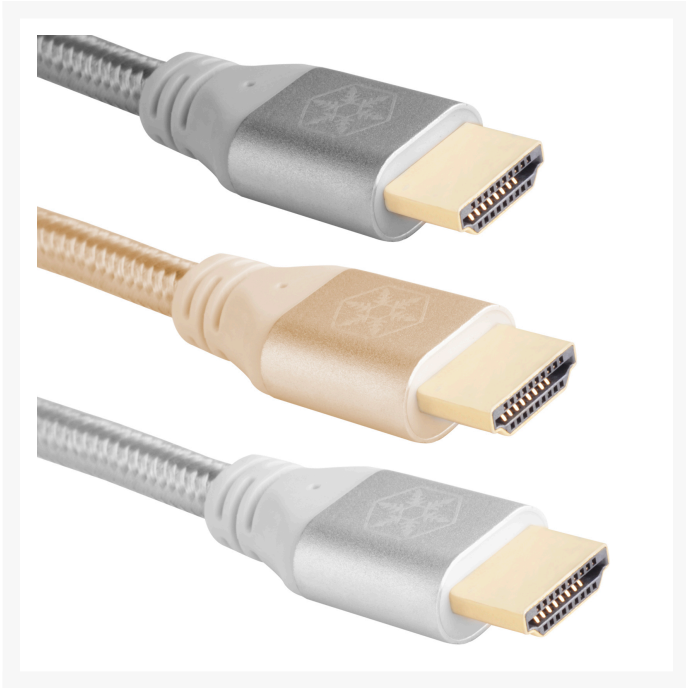

# Silverstone Premium certified 4K Ultra High Speed HDMI 2.0b cable 1.8 meters - Gold

\$11.99

## Short Description

---

CPH01 is a SilverStone designed high end HDMI cable for 4K screen, VR device, Blu-ray and other digital devices requiring HDMI connections. It has premium HDMI certification that meets the latest HDMI 2.0b standard in addition to being compatible with previous HDMI versions to support 4K@60Hz , High Dynamic Range (HDR) video and bandwidth up to 18Gbps. Paired with textured aluminum housing and 24k gold-plated connectors, it has triple shielded heavy duty 30 AWG wiring sleeved with nylon braiding.

## Description

---

CPH01 is a SilverStone designed high end HDMI cable for 4K screen, VR device, Blu-ray and other digital devices requiring HDMI connections. It has premium HDMI certification that meets the latest HDMI 2.0b standard in addition to being compatible with previous HDMI versions to support 4K@60Hz , High Dynamic Range (HDR) video and bandwidth up to 18Gbps. Paired with textured aluminum housing and 24k gold-plated connectors, it has triple shielded heavy duty 30 AWG wiring sleeved with nylon braiding. The CPH01 has pure and stable transmission capabilities to support Ethernet, 3D, theatrical 21:9 video aspect ratio, 48-bit deep color, Audio Return Channel (ARC), 32 audio channels and 1536kHz audio sample frequency with utmost accuracy for immersive video / audio experience. It is a must have for videophile and audiophile that need the very best HDMI cable.