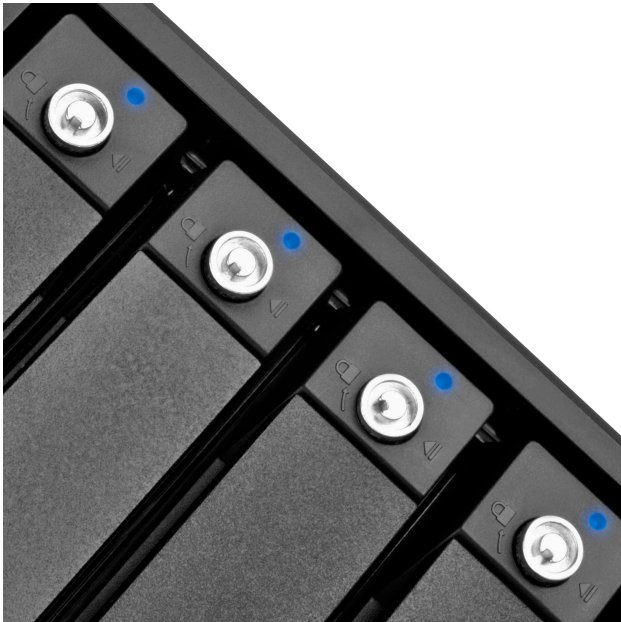

 SilverStone 4-Bay
2.5"/3.5" HDD/SSD RAID
enclosure with
Thunderbolt 2

\$556.99

Product Images

Short Description

To accommodate PC user's need for High-speed data storage and graphic processing requirement, SilverStone created high-speed external storage product called TS433-TB with two Thunderbolt 2 ports and four 3.5"/ 2.5" drive slots. For security, each drive tray also has individual key lock and its built-in 90mm cooling fan ensures drives run cool for extended life and reliability. For those that need a simple and convenience way to save and manage big data, the TS433-TB is a great choice.

Description

To accommodate PC user's need for High-speed data storage and graphic processing requirement, SilverStone created high-speed external storage product called TS433-TB with two Thunderbolt 2 ports and four 3.5"/ 2.5" drive slots. For security, each drive tray also has individual key lock and its built-in 90mm cooling fan ensures drives run cool for extended life and reliability. For those that need a simple and convenience way to save and manage big data, the TS433-TB is a great choice.

Features

- Two Thunderbolt 2 ports for 20Gb/s transfer speed
- Supports four 2.5"/3.5" SATA HDD/SSD
- Includes 90mm low noise fan
- Extra security with individual metal key lock for each drive

- Independent drive status LED
- Fully supports SATA Hot-Swap function