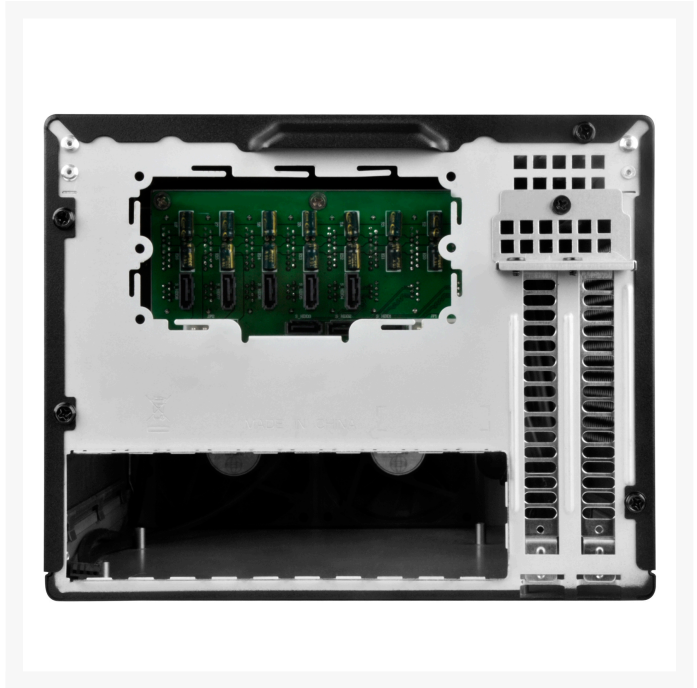

SilverStone Premium 8-bay 2.5" small form factor NAS chassis

\$226.99

Product Images

Short Description

For users migrating to small form factor (SFF) computers with large libraries of media files, storage capacity is often a compromise that is difficult to overcome. Choosing a smaller case may require additional purchase of external storage enclosure, while choosing a larger case with extra drive bays may defeat the purpose of going SFF in the first place.

For seasoned enthusiasts looking to downsize even further beyond the popular DS380, SilverStone created the CS280 that can pack up to nine 2.5" drives in nearly half the size of DS380! With the ability to accommodate components such as Mini-ITX motherboards, dual slot expansion card, and standard retail box CPU coolers, the CS280 can readily support most system build requirements. Equipped with two 80mm intake fans plus externally removable filter on the front, keeping everything cool and dust-free is as easy as in any SilverStone chassis.

CS280's signature feature is a group of eight individually lockable and hot-swappable drive cages for 2.5" drives. It utilizes a custom back panel PCB designed to support both SATA and SAS interface for increased compatibility with nearly all modern hard drives or SSDs. At only 11.8 liters overall, the impressively small CS280 is perfect for anyone looking to build a beautiful and even portable small form factor NAS for home or office.

Features

- Supports 2.5" hot swap hard drives x 8 with locker
- Premium aluminum front door with lock
- Individual metal key lock for each drive for extra security
- Fully supports SATA Hot-Swap function
- Mini-DTX/Mini-ITX motherboard & SFX power supply compatible