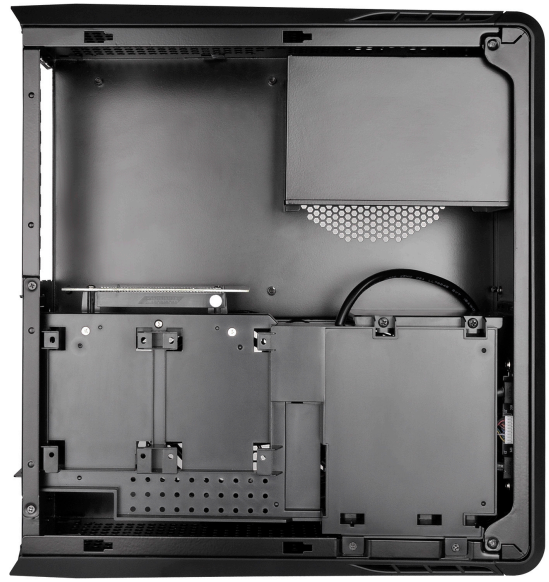

SilverStone Raven Z Series RVZ01 Mini-ITX Case - Black

\$139.99

Product Images

Short Description

SilverStone RVZ01-E is an evolution of the ground-breaking RAVEN Z RVZ01, a slim form factor case with tremendous capability. While maintaining the same volume size and appearance as the original model, the RVZ01-E's interior was reworked to convert SFX power supply space into one for standard ATX (PS2) power supply.

Description

SilverStone RVZ01-E is an evolution of the ground-breaking RAVEN Z RVZ01, a slim form factor case with tremendous capability. While maintaining the same volume size and appearance as the original model, the RVZ01-E's interior was reworked to convert SFX power supply space into one for standard ATX (PS2) power supply. This amazing change came with little sacrifice as the case still has support for the biggest consumer graphics cards on the market with superb air cooling performance. Designed for use in either vertical or horizontal orientation, it can be placed comfortably in any space-constrained environment that requires a powerful PC. For those looking to build a slim form factor PC, the RVZ01-E's ability to accommodate standard ATX power supply will help to open up more flexible and varied assembly option.

Features

- Mini-ITX motherboard & ATX PSU compatible
- Signature RAVEN styling touches
- Support graphics card up to 13 inches (330mm)
- Maximum performance in slim form factor with support for liquid cooling*
- Positive air pressure design for excellent cooling/quietness and dust-prevention
- Fits in nearly any environment with horizontal or vertical orientation

Specifications

Model No.: SST-RVZ01B-E

Material: Reinforced plastic outer shell, steel body

Motherboard: Mini-DTX, Mini-ITX

Drive bay: External None

Internal 2.5" x 4*

Cooling system:

Top: 1 x 120mm fan, 1500rpm, 18dBA