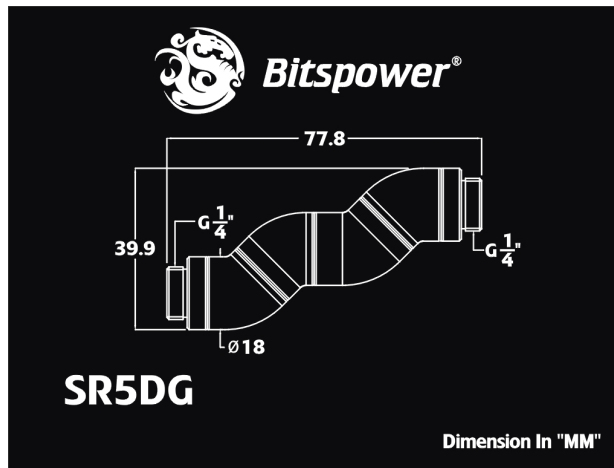

Bitspower Black Sparkle Five Rotary Snake-Style Dual G1/4" Adapter

\$23.95

Product Images

Short Description

These G 1/4" angle adapters are perfect for tight spaces and change the direction of your water input or output without affecting flow. With 360 degree rotary movement you can secure the connection yet still twist the direction of the fitting to any angle you desire. No more kinked tubing! These are the bomb!

Description

These G 1/4" angle adapters are perfect for tight spaces and change the direction of your water input or output without affecting flow. With 360 degree rotary movement you can secure the connection yet still twist the direction of the fitting to any angle you desire. No more kinked tubing! These are the bomb!

Features

1. True Hi-Flow Design.
2. Hi-Quality Brass Material.
3. With 360-Degree Rotation In Three Positions.
4. High Durability Nickel Finished In Black Sparkle Color.
5. Unique Design For Tube Replacement Application.
6. RoHS Compliant.

Specifications

Thread : G1/4"

Thread Length : 5MM

Thread No. : 2

All Specification Will Be Changed Without Further Notice

Additional Information

Brand	Bitspower
SKU	BP-BSSR5DG
Weight	0.2000
Special Order	No
Fitting Type	Adapter
Fitting Angle	Snake Style
Fitting Finish	Matte Black
Vendor SKU/EAN	4711946741389