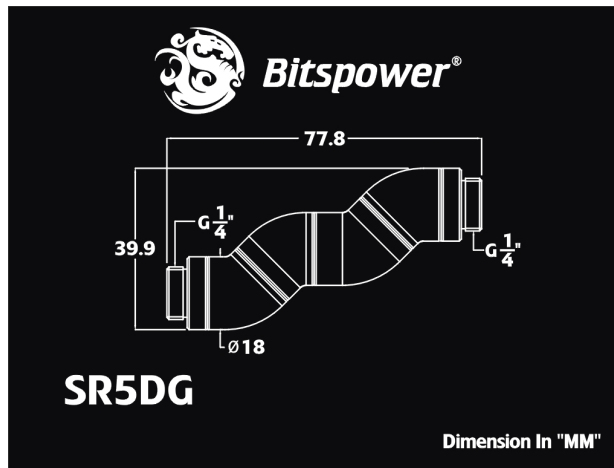

Bitspower Silver Shining Five Rotary Snake-Style Dual G1/4" Adapter

\$23.95

Product Images

Short Description

These G 1/4" angle adapters are perfect for tight spaces and change the direction of your water input or output without affecting flow. With 360 degree rotary movement you can secure the connection yet still twist the direction of the fitting to any angle you desire. No more kinked tubing! These are the bomb!

Description

These G 1/4" angle adapters are perfect for tight spaces and change the direction of your water input or output without affecting flow. With 360 degree rotary movement you can secure the connection yet still twist the direction of the fitting to any angle you desire. No more kinked tubing! These are the bomb!

Specifications

Thread : G1/4"

Thread Length : 5MM

Thread No. : 2

All Specification Will Be Changed Without Further Notice

Additional Information

Brand	Bitspower
SKU	BP-SR5DG
Weight	0.2000
Special Order	No
Fitting Type	Adapter
Fitting Angle	Snake Style
Fitting Finish	Chrome
Vendor SKU/EAN	4711946741372