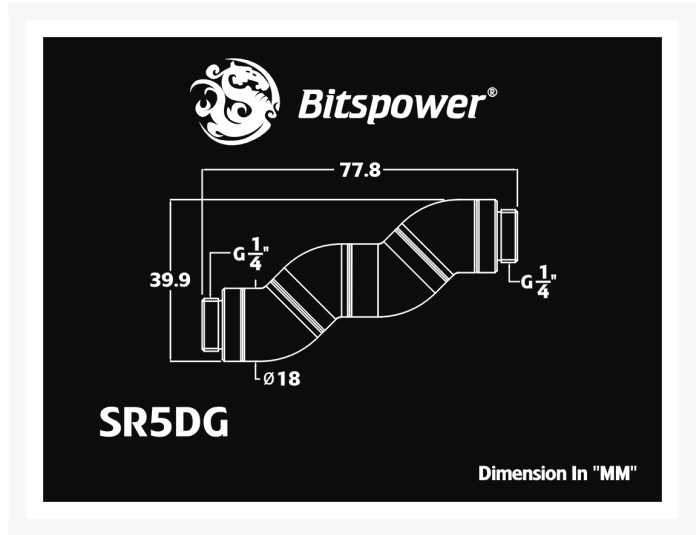

# Bitspower Matte Black Five Rotary Snake-Style Dual G1/4" Adapter

\$26.95

## Short Description

---

These G 1/4" angle adapters are perfect for tight spaces and change the direction of your water input or output without affecting flow. With 360 degree rotary movement you can secure the connection yet still twist the direction of the fitting to any angle you desire. No more kinked tubing! These are the bomb!

## Description

---

These G 1/4" angle adapters are perfect for tight spaces and change the direction of your water input or output without affecting flow. With 360 degree rotary movement you can secure the connection yet still twist the direction of the fitting to any angle you desire. No more kinked tubing! These are the bomb!

## Specifications

---

Thread : G1/4"

Thread Length : 5MM

Thread No. : 2

\*\*\*All Specification Will Be Changed Without Further Notice\*\*\*