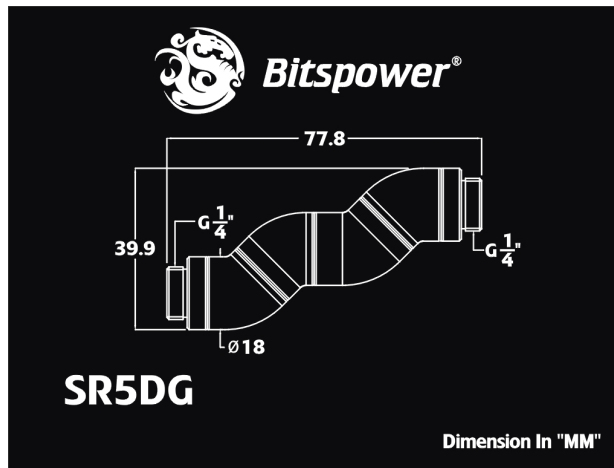

Bitspower Deluxe White Five Rotary Snake-Style Dual G1/4" Adapter

\$37.95

Product Images

Short Description

These G 1/4" angle adapters are perfect for tight spaces and change the direction of your water input or output without affecting flow. With 360 degree rotary movement you can secure the connection yet still twist the direction of the fitting to any angle you desire. No more kinked tubing! These are the bomb!

Description

These G 1/4" angle adapters are perfect for tight spaces and change the direction of your water input or output without affecting flow. With 360 degree rotary movement you can secure the connection yet still twist the direction of the fitting to any angle you desire. No more kinked tubing! These are the bomb!

Specifications

Thread : G1/4"

Thread Length : 5MM

Thread No. : 2

All Specification Will Be Changed Without Further Notice

Additional Information

Brand	Bitspower
SKU	BP-DWSR5DG
Weight	0.2000
Special Order	No
Fitting Type	Adapter
Fitting Angle	Snake Style
Fitting Finish	White
Vendor SKU/EAN	4719552216666