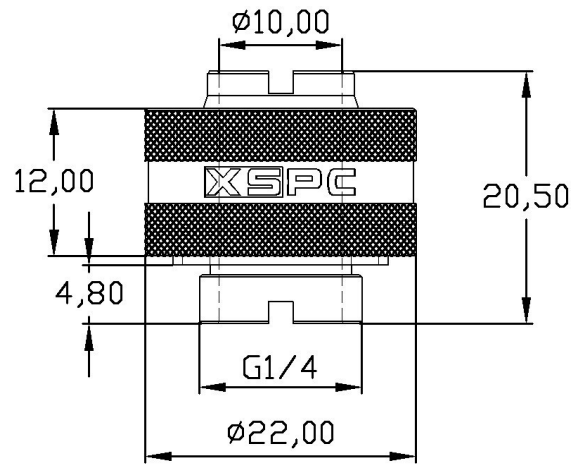

XSPC XSPC G1/4" to 7/16" ID,
5/8" OD Compression
Fitting - Matte Black Finish -
V2

\$6.99

Product Images

Short Description

XSPC G1/4" to 7/16" ID, 5/8" OD Compression Fitting in beautiful matte black finish. Great price!

Description

XSPC G1/4" to 7/16" ID, 5/8" OD Compression Fitting in beautiful matte black finish. Great price!

Features

- Material: Brass
- Matte Black Electroplated Finish
- For 7/16" ID, 5/8" OD Tubing (11.1mm ID, 16mm OD)
- Low profile design
- G1/4" Thread

Easy tool free coin installation

Additional Information

Brand	XSPC
SKU	XSPC-COMP-71658-MB-V2
Weight	0.1000
Special Order	No
Fitting Type	Compression
Fitting Size	7/16" x 5/8"
Fitting Angle	Straight
Fitting Finish	Matte Black
Vendor SKU/EAN	5060175588517