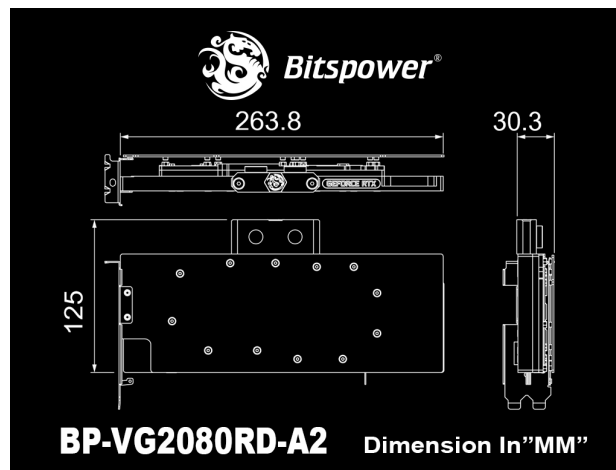

Short Description

Bitspower Lotan series water block, designed for the powerful NVIDIAs GeForce RTX 20 series reference design graphic cards, is specifically engineered to provide the best temperature control while also keeping an aesthetic elegance unique to Bitspower. Covering the full length of the card, the water block is layered with a nickel and chromium plated copper base plate that is meticulously carved to allocate the most contact over the GPU and VRM area. The inner layer, molded with engineered materials that can sustain extreme temperatures, is covered by an acrylic top layer equipped with a Bitspower Digital RGB LED strip that is sure to make your system look amazing.

Description

Bitspower Lotan series water block, designed for the powerful NVIDIAs GeForce RTX 20 series reference design graphic cards, is specifically engineered to provide the best temperature control while also keeping an aesthetic elegance unique to Bitspower. Covering the full length of the card, the water block is layered with a nickel and chromium plated copper base plate that is meticulously carved to allocate the most contact over the GPU and VRM area. The inner layer, molded with engineered materials that can sustain extreme temperatures, is covered by an acrylic top layer equipped with a Bitspower Digital RGB LED strip that is sure to make your system look amazing.

In addition, so your build is as aesthetically pleasing as can be, a black aluminium backplate featuring the Bitspower logo as well as a silver I/O bracket is included to replace the 2080's original ones. With the Lotan water block, a new backplate as well as a fresh new I/O bracket, your graphics card will be dressed up to show and perform like a star!

Features

---

1. Acrylic top cover and transparent inner layer for a crystal clear look.
2. Base layer made of copper, electroplated with nickel and chromium for high durability.
3. 0.5 mm fins over GPU provide high efficiency heat dissipation.
4. Water channels designed to reduce air bubbles and eliminate them quickly.
5. Easily replaceable LED strip.
6. Top layer and inner layer can be made compatible with different graphic cards by replacing the base layer