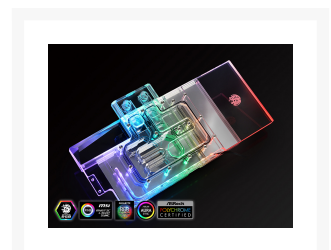

Bitspower Lotan series VGA water block and I/O bracket for MSI GeForce RTX 2080 Ti Gaming X TRIO

Special Price
\$85.48 was
\$170.95

Product Images

Short Description

Bitspower Lotan series water block, designed for the powerful NVIDIAs GeForce RTX 20 series reference design graphic cards, is specifically engineered to provide the best temperature control while also keeping an aesthetic elegance unique to Bitspower. Covering the full length of the card, the water block is layered with a nickel and chromium plated copper base plate that is meticulously carved to allocate the most contact over the GPU and VRM area. The inner layer, molded with engineered materials that can sustain extreme temperatures, is covered by an acrylic top layer equipped with a Bitspower Digital RGB LED strip that is sure to make your system look amazing.

Description

Bitspower Lotan series water block, designed for the powerful NVIDIAs GeForce RTX 20 series reference design graphic cards, is specifically engineered to provide the best temperature control while also keeping an aesthetic elegance unique to Bitspower. Covering the full length of the card, the water block is layered with a nickel and chromium plated copper base plate that is meticulously carved to allocate the most contact over the GPU and VRM area. The inner layer, molded with engineered materials that can sustain extreme temperatures, is covered by an acrylic top layer equipped with a Bitspower Digital RGB LED strip that is sure to make your system look amazing.

Features

1. Acrylic top cover and transparent inner layer for a crystal clear look.

2. Base layer made of copper, electroplated with nickel and chromium for high durability.
3. Easily replaceable LED strip.
4. Top layer and inner layer can be made compatible with different graphic cards by replacing the base layer only.
5. RoHS compliant.