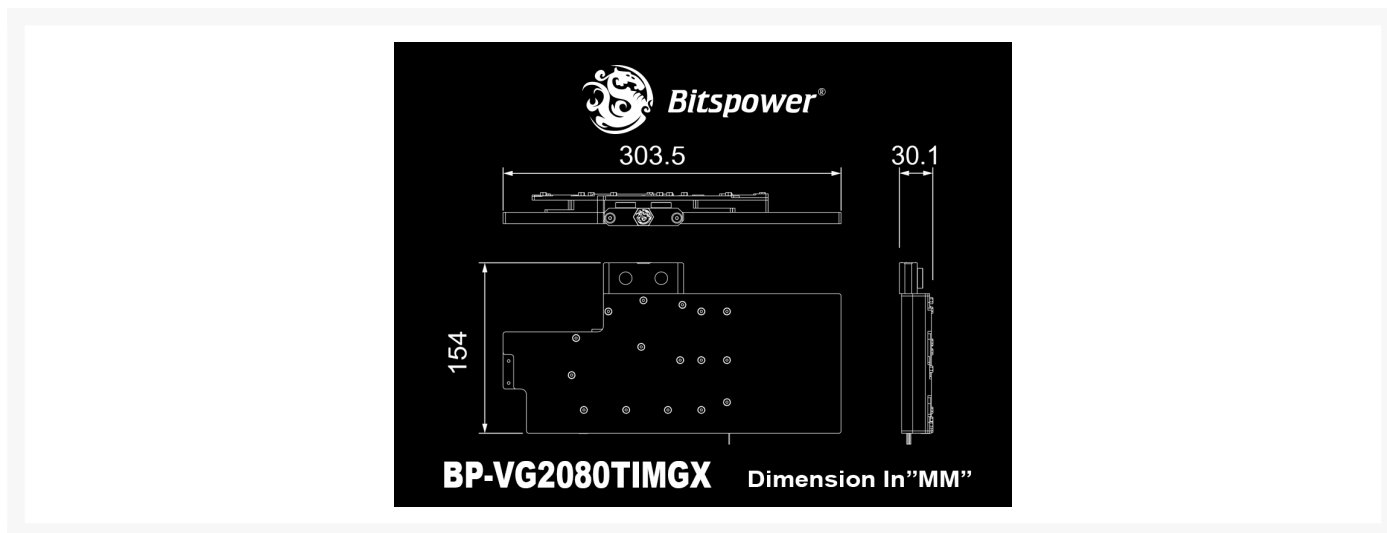

Bitspower Lotan series VGA water block and I/O bracket for MSI GeForce RTX 2080 Ti Gaming X TRIO

Special Price
\$85.48 was
\$170.95

Product Images

Short Description

Bitspower Lotan series water block, designed for the powerful NVIDIAs GeForce RTX 20 series reference design graphic cards, is specifically engineered to provide the best temperature control while also keeping an aesthetic elegance unique to Bitspower. Covering the full length of the card, the water block is layered with a nickel and chromium plated copper base plate that is meticulously carved to allocate the most contact over the GPU and VRM area. The inner layer, molded with engineered materials that can sustain extreme temperatures, is covered by an acrylic top layer equipped with a Bitspower Digital RGB LED strip that is sure to make your system look amazing.

Description

Bitspower Lotan series water block, designed for the powerful NVIDIAs GeForce RTX 20 series reference design graphic cards, is specifically engineered to provide the best temperature control while also keeping an aesthetic elegance unique to Bitspower. Covering the full length of the card, the water block is layered with a nickel and chromium plated copper base plate that is meticulously carved to allocate the most contact over the GPU and VRM area. The inner layer, molded with engineered materials that can sustain extreme temperatures, is covered by an acrylic top layer equipped with a Bitspower Digital RGB LED strip that is sure to make your system look amazing.