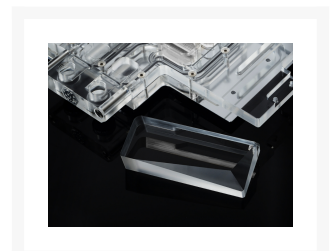

Bitspower Lotan series VGA water block and I/O bracket for MSI GeForce RTX 2080 Ti Gaming X TRIO

Special Price
\$85.48 was
\$170.95

Product Images

Short Description

Bitspower Lotan series water block, designed for the powerful NVIDIAs GeForce RTX 20 series reference design graphic cards, is specifically engineered to provide the best temperature control while also keeping an aesthetic elegance unique to Bitspower. Covering the full length of the card, the water block is layered with a nickel and chromium plated copper base plate that is meticulously carved to allocate the most contact over the GPU and VRM area. The inner layer, molded with engineered materials that can sustain extreme temperatures, is covered by an acrylic top layer equipped with a Bitspower Digital RGB LED strip that is sure to make your system look amazing.

Description

Bitspower Lotan series water block, designed for the powerful NVIDIAs GeForce RTX 20 series reference design graphic cards, is specifically engineered to provide the best temperature control while also keeping an aesthetic elegance unique to Bitspower. Covering the full length of the card, the water block is layered with a nickel and chromium plated copper base plate that is meticulously carved to allocate the most contact over the GPU and VRM area. The inner layer, molded with engineered materials that can sustain extreme temperatures, is covered by an acrylic top layer equipped with a Bitspower Digital RGB LED strip that is sure to make your system look amazing.

Features

1. Acrylic top cover and transparent inner layer for a crystal clear look.

2. Base layer made of copper, electroplated with nickel and chromium for high durability.
3. Easily replaceable LED strip.
4. Top layer and inner layer can be made compatible with different graphic cards by replacing the base layer only.
5. RoHS compliant.