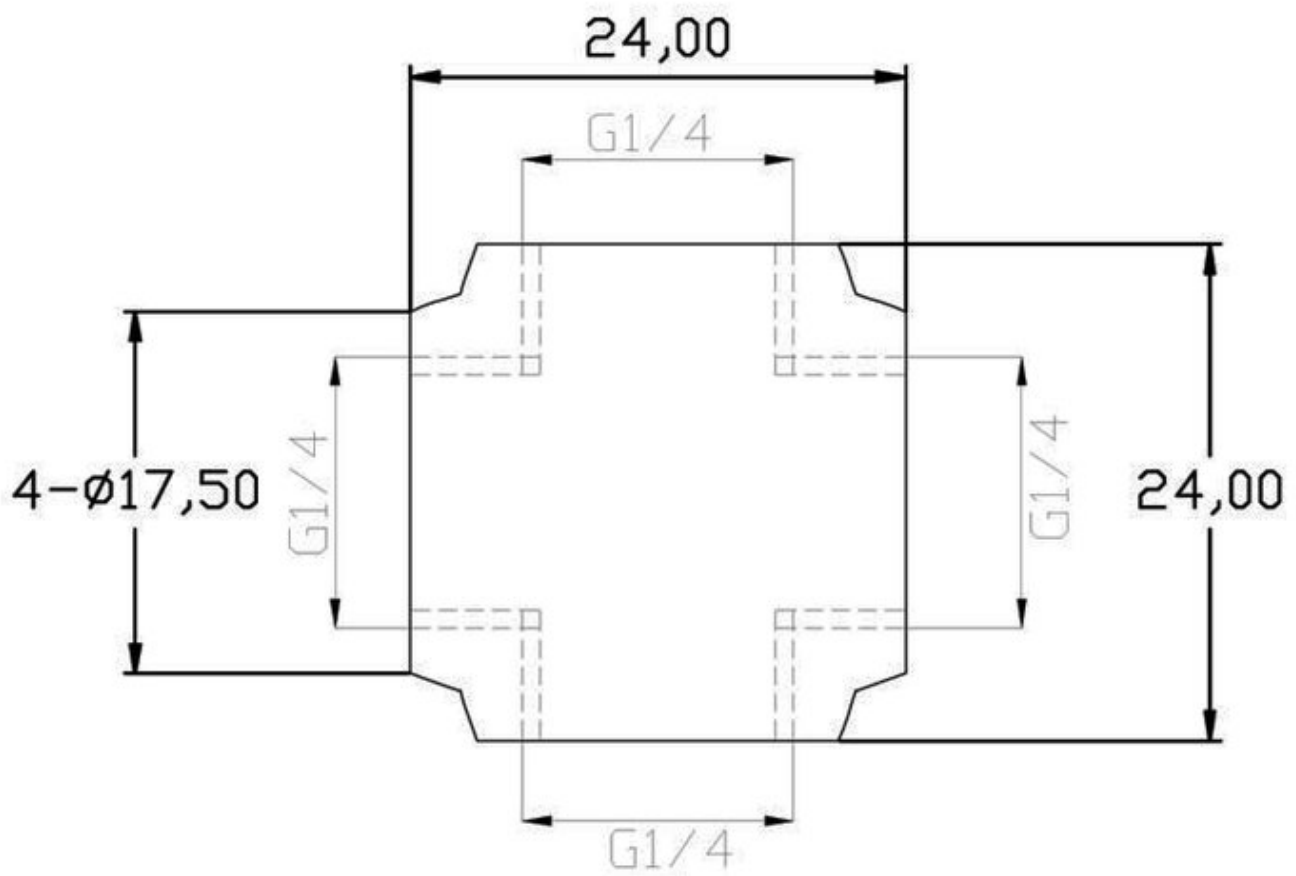

XSPC G1/4" 4-Way Fitting - Black Chrome

\$6.99

Product Images

Short Description

XSPC G1/4, 4 Way Fitting - Black Chrome

Description

XSPC G1/4, 4 Way Fitting - Black Chrome

Features:

- 4-Way Fitting
- G1/4" Thread
- Chrome Finish

Specifications

Additional Information

Brand	XSPC
SKU	XSPC-4WAY-BK-D
Weight	0.1000
Special Order	No
Fitting Type	Splitter
Fitting Angle	360 Q
Fitting Finish	Black Chrome
Vendor SKU/EAN	5060175584014