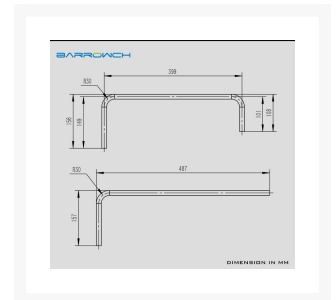

BARROWCH Barrowch 14mm pre-bending 90°chrome-plated copper rigid tube - single 90°

\$19.95

Product Images

Short Description

These tubes are designed to giving your loop a high grade professional finish. These really nice plated copper tubes come in straight, single 90 degree bend and double 90 degree bend.

Description

These tubes are designed to giving your loop a high grade professional finish. These really nice plated copper tubes come in straight, single 90 degree bend and double 90 degree bend.

Specifications

	Chrome
	14/13mm
	Copper

Additional Information

Brand	Barrowch
SKU	FBTDWG-14
Weight	2.0000
Color	Chrome
Tube Size	13mm x 14mm
Material	Copper
Delivery	Bare
Vendor SKU/EAN	6937826662003